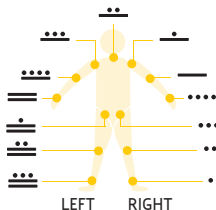

13 TONES & 7 RADIAL PLASMAS IN THE BODY

The 13 articulations of the human body contain the frequencies of the 13 Galactic Tones.