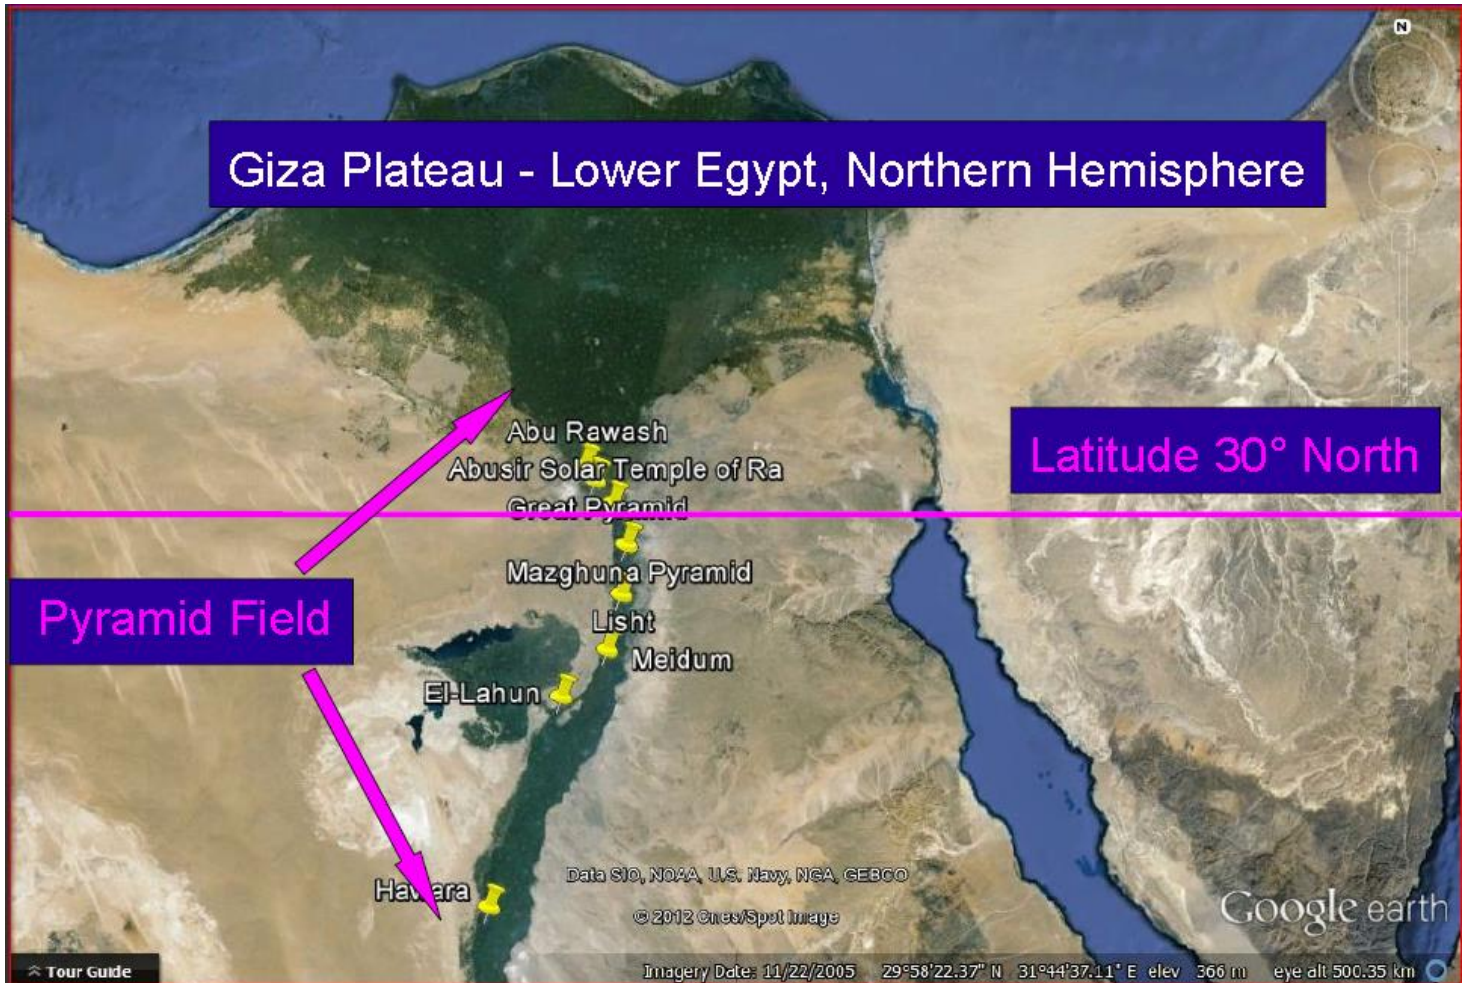

7. Iha Santa Catarina and the Egyptian Pyramid Field