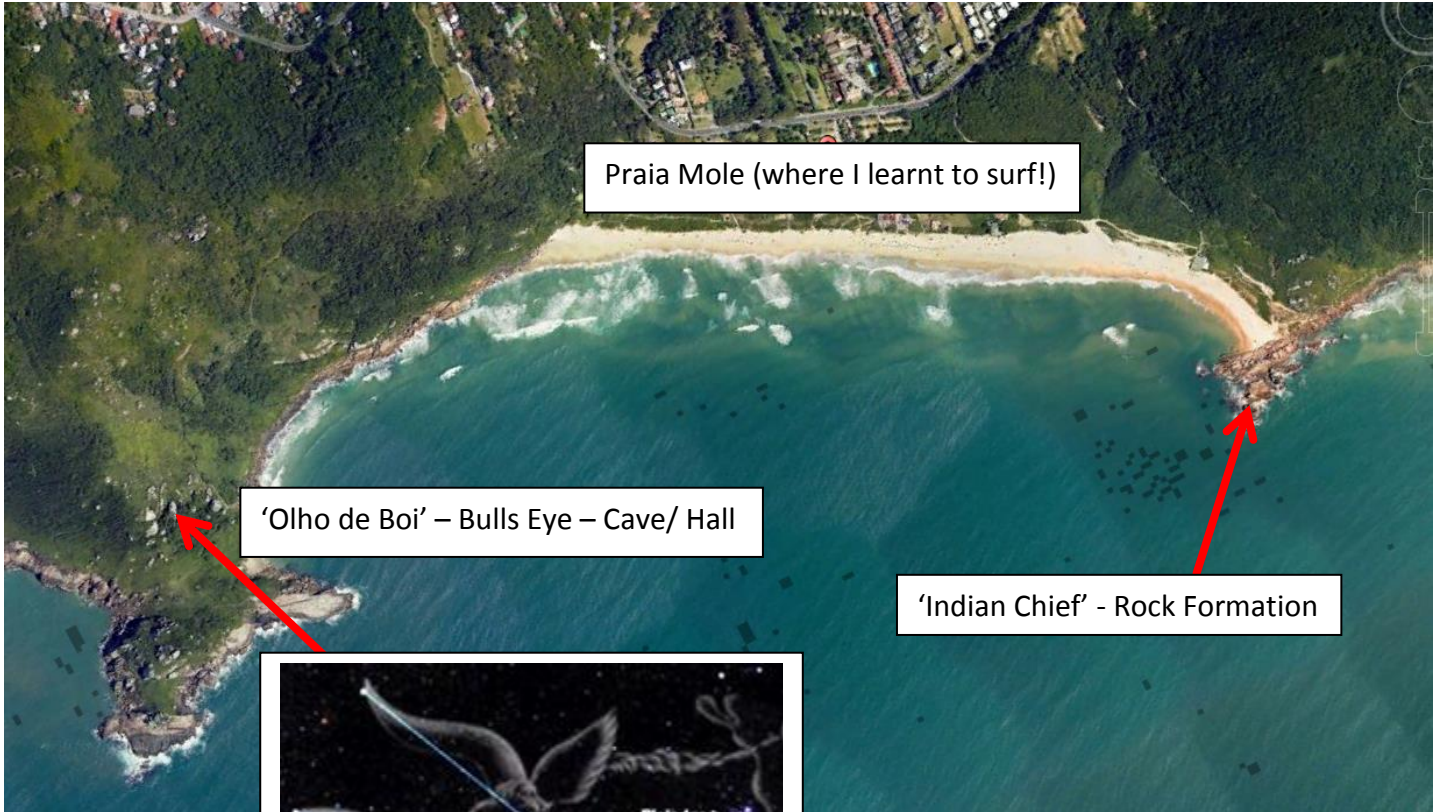

Local lore of Ilha Santa Catarina names the hall of conjugation as 'Olho de Boi' – the Bulls Eye