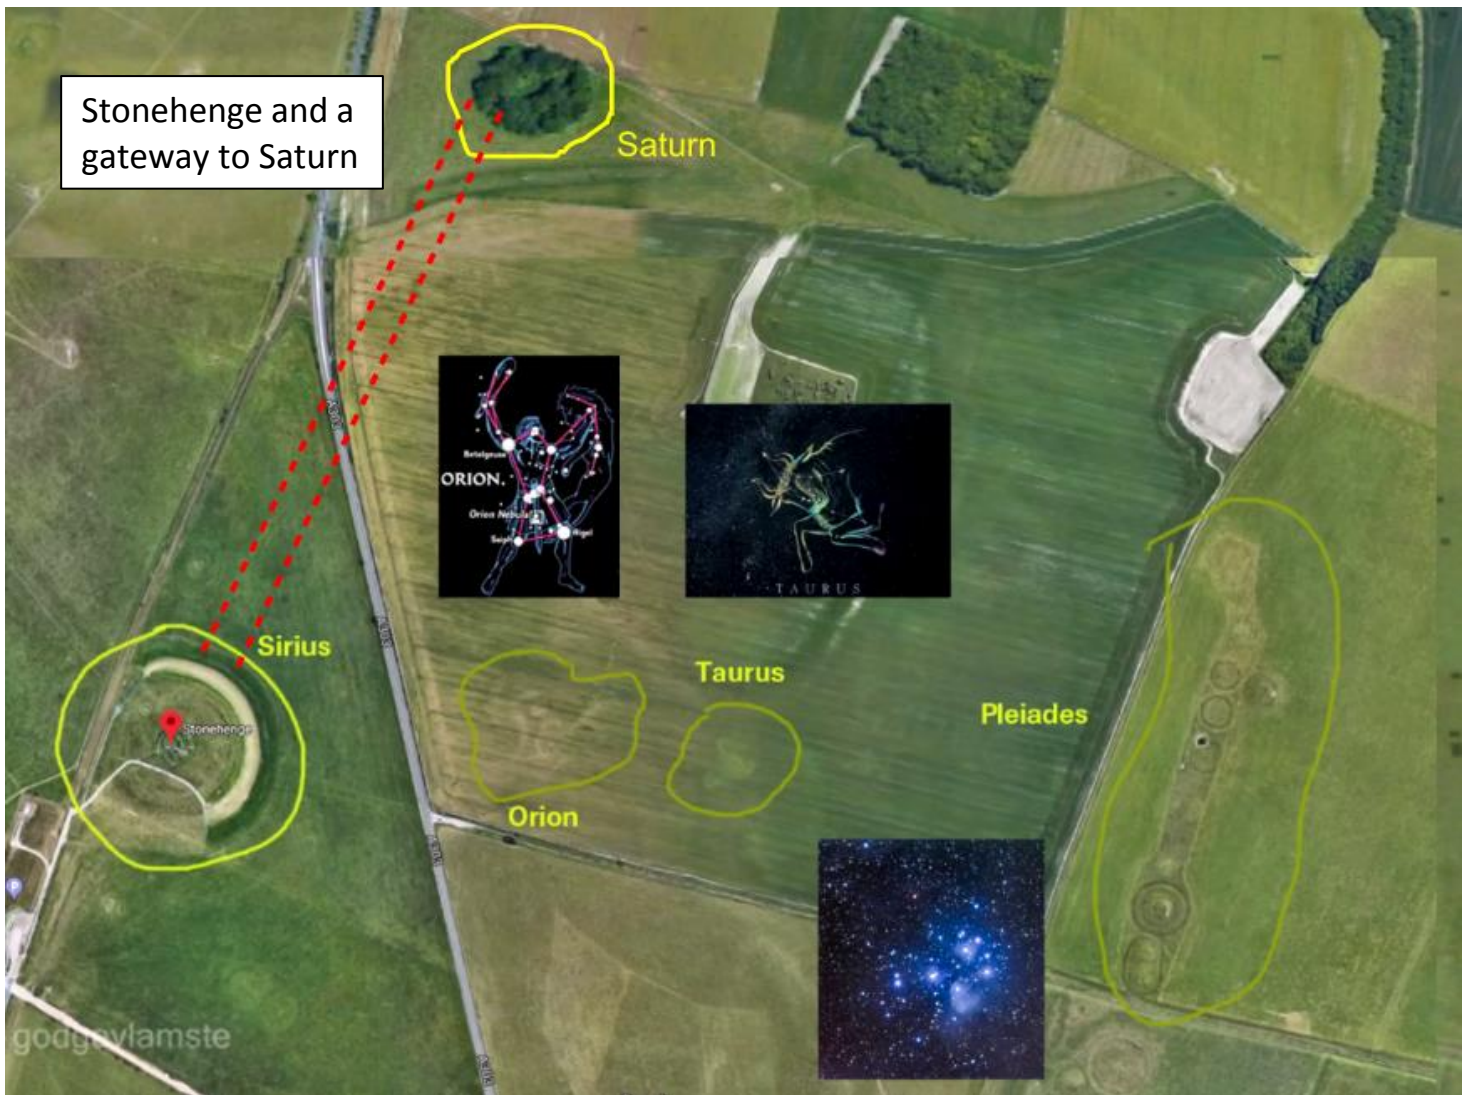

See video 'Ice Maidens of Atlantis – Lincoln Fields'.

I first met Fabiana Capel in a nightclub named 'The Castle' on Santa Monica Boulevard, Los Angeles 1998.

9. Grail Cauldron Location

Our Crater Realm shines in the night sky as Sirius – The Dog Star

Stonehenge a monument to our crater and the star Sirius

For a re-telling of the Biblical flood and Exodus tales - see video godgevlamste 'We live on a Bigger Earth, Atlantis revealed', identifying crater Saturn as the original Atlantis.

600 km from Phoenix Stargate are the Iguazu waterfalls of the Iguazu River on the border of the Argentine province of Misiones and the Brazilian state of Paraná. Together, they make up the largest waterfall system in the world. The falls divide the river into the upper and lower Iguazu.