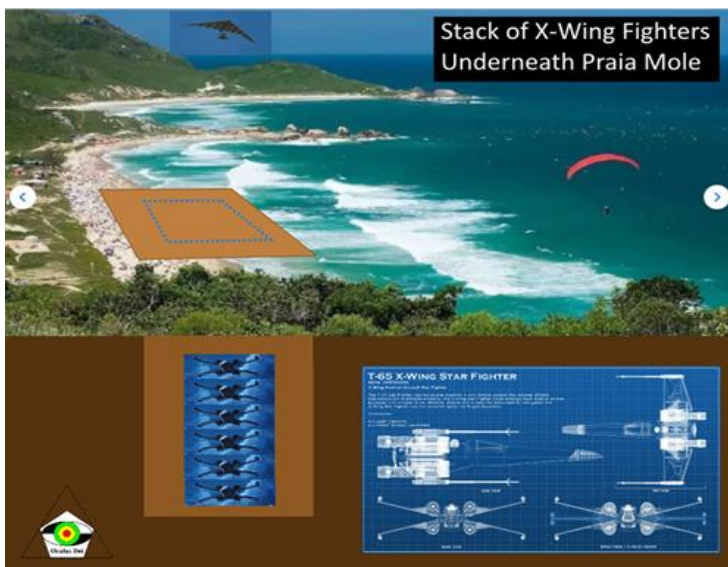

Did George Lucas rename Princess Leia's home world Alderbaran as Alderaan?