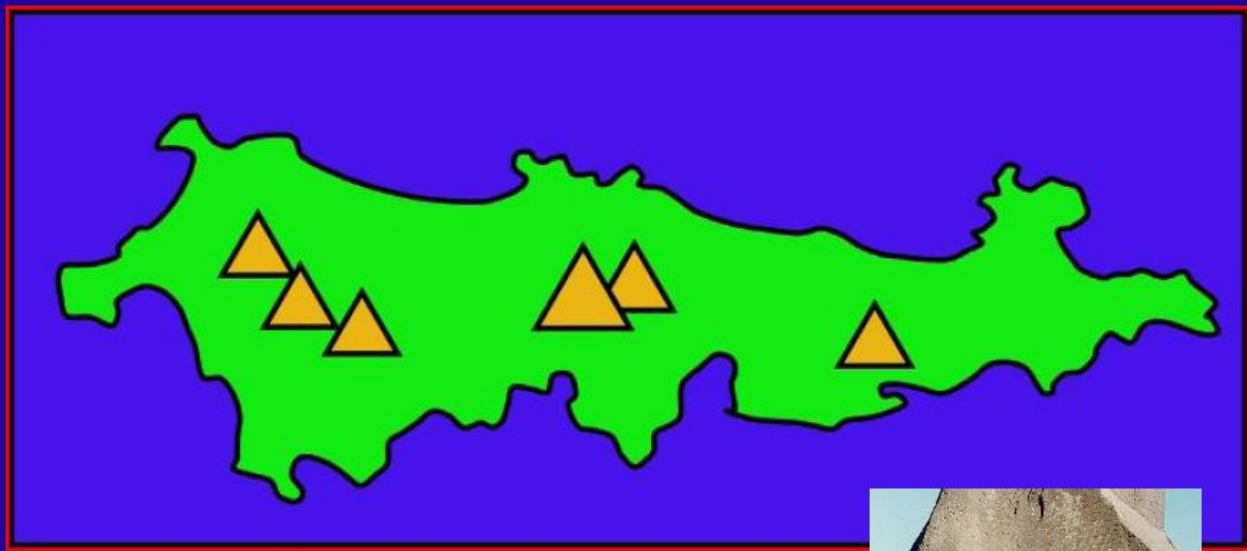

Israeli Tomb
Entrance

Granite Rock of Ilha Santa Catarina designated for
construction of 5 or more pyramids