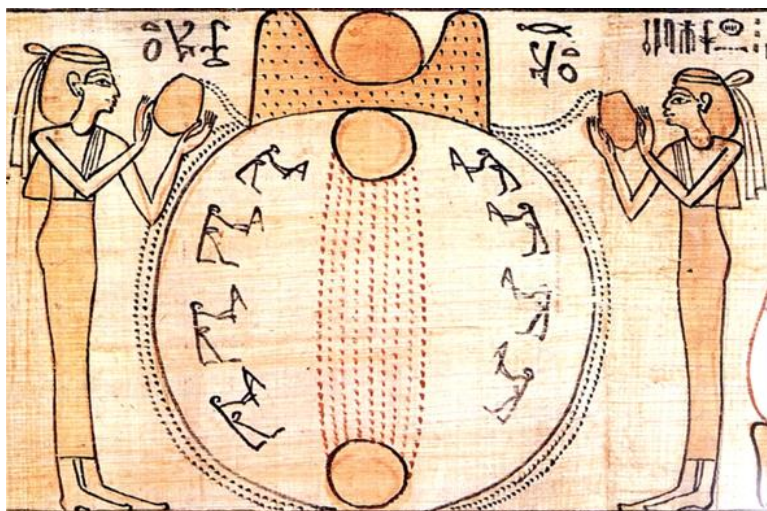

The production coefficient of water utilization at Itaipu is 10.4 MW per km², (i.e., each 0.1 km² of flooded area can generate 1 MW).

Itaipu Hydroelectric Dam is the world's second-largest operational hydroelectric power plant in terms of installed power. With an installed generation capacity of 14GW, the plant is operated by Itaipu Binacional and located on the border between Brazil and Paraguay. Energy generated by Itaipu helps to meet the demands of the two countries. Approximately 90% of the energy generated by the plant is used by Brazil.