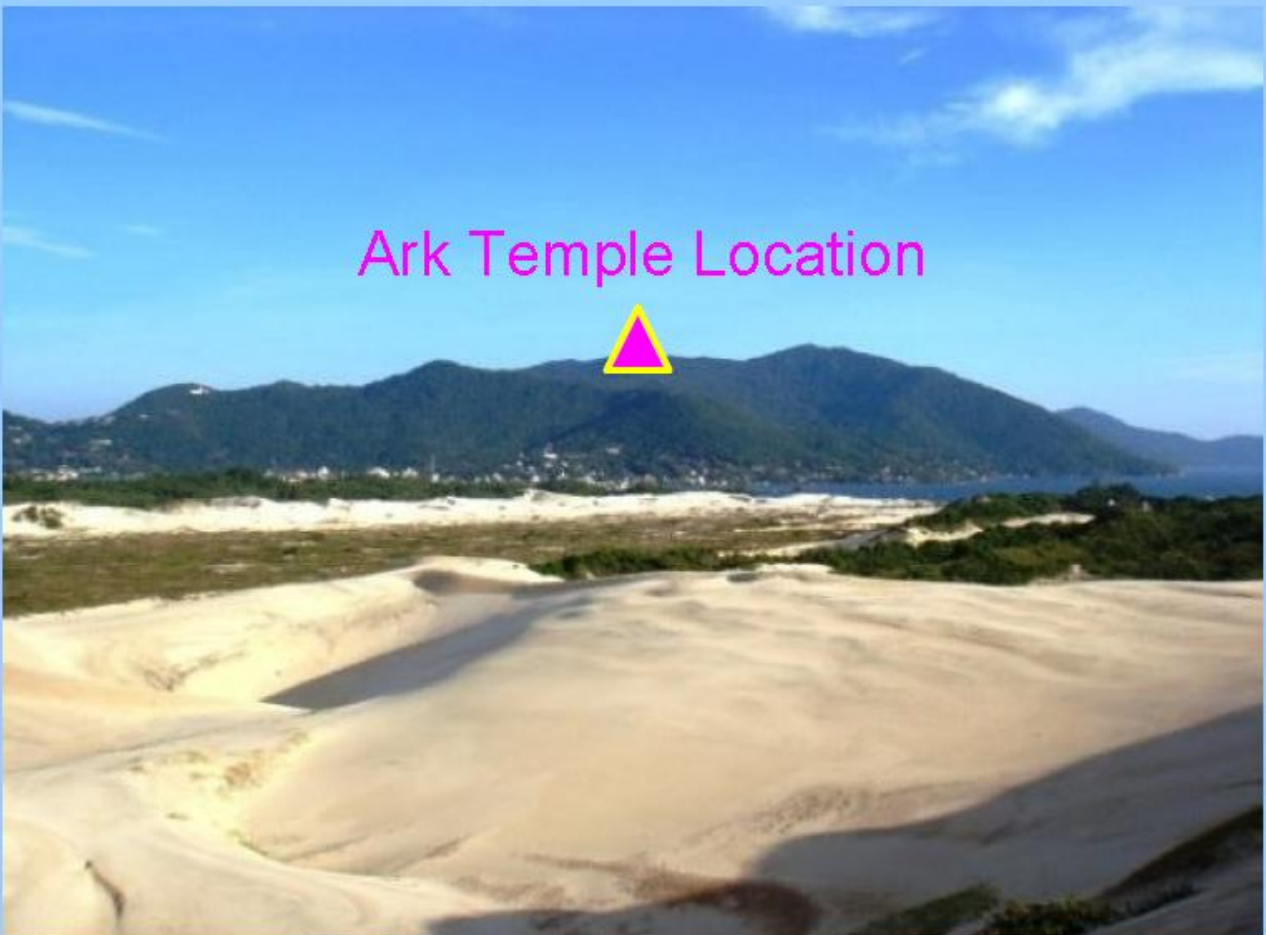

Ark Temple Location