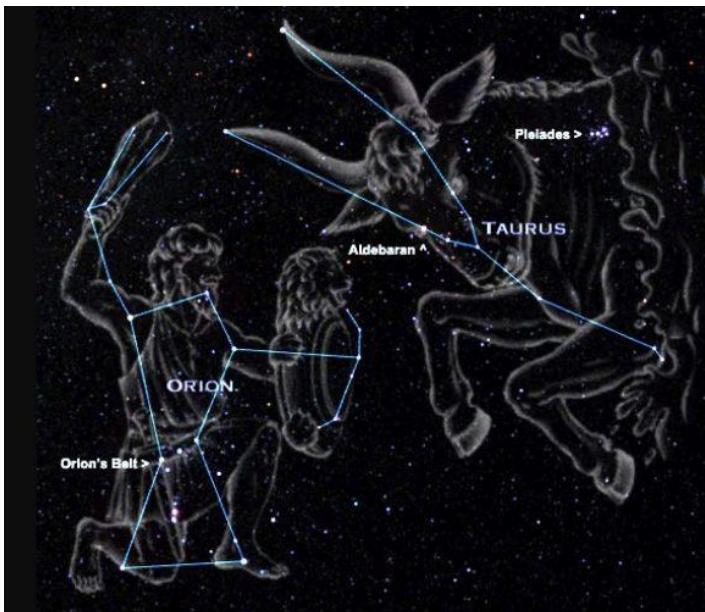

11. The Oldest Story Ever Told and Stargates Phoenix and Peninne

Once upon a time the defeated Titan Atlas who supports the heavens and the Water Nymph Pleione had seven daughters.

But for when they walked the Earth, the hunter giant Orion desired each of them for carnal pleasures.

Orion a mortal giant and Artemis goddess of the hunt fell in love and hunting together they continually tried to outdo each other. Until Orion made the mistake of boasting to Artemis and her mother Gaia that he could slay anything that came from the earth. Gaia took Orion's boasting as a threat as she considered all living things on earth to be her children. So she summoned a giant scorpion which Artemis and Orion fought together. Orion was killed and at the request of Artemis, the fallen hunter was placed in the sky as the constellation Orion and the Scorpion as Scorpio.