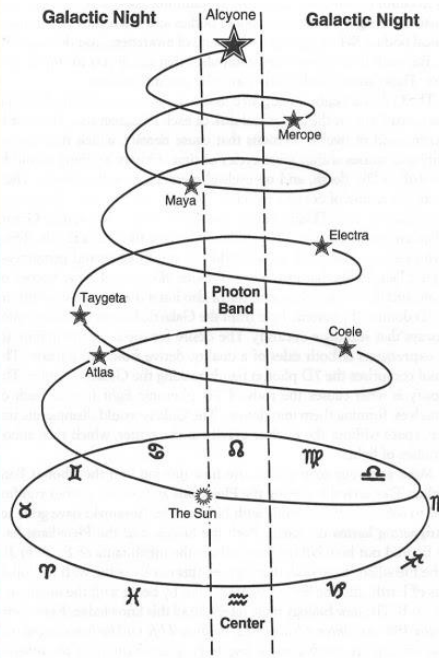

Minaret of Samarra, Great Mosque of Samarra, Samarra, Iraq. Commissioned in 848 and completed in 851 by the Abbasids.

FIGURE 4: THE ALCYONE SPIRAL

The Ascending Conic Spiral Minaret at the Great Mosque of Samarra is based on the Alcyone Star Spiral. The Alcyone is the brightest star in the Pleiades open cluster.

The Great Mosque of Samarra like other sites in Iraq and the Middle East acted as a stargate, from which the prophets ascended and descended between the third dimension and the fourth dimension and beyond.