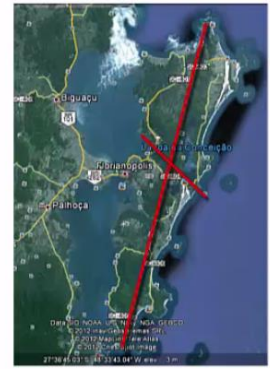

'Round Table' is an 'Apollian Wheel' designed for the battlefield.

Bosnian Pyramid

Pyramid of the Sun - Mexico

Excavation Site

Landscape central to Ilha Santa Catarina

Partial pyramid geometry 'carved' into landscape...