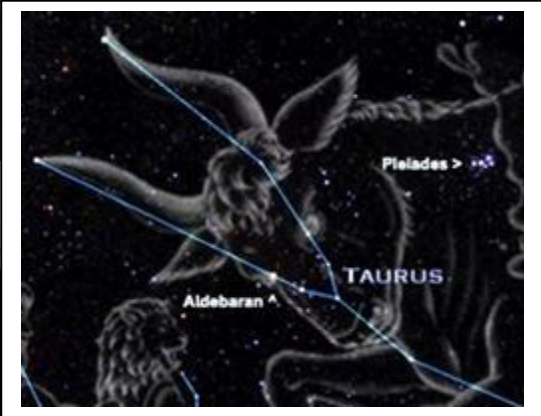

Local lore of Ilha Santa Catarina names the hall of conjugation as 'Olho de Boi' – the Bulls Eye