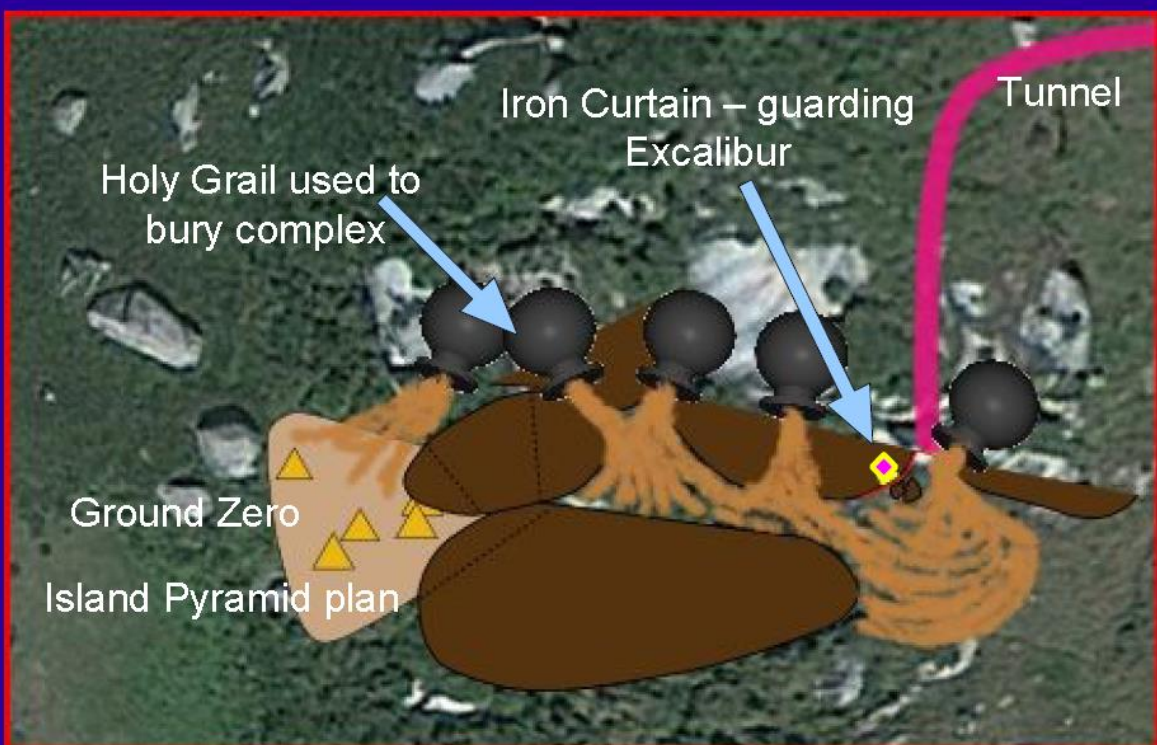

Excalibur – Light Sabre containing a Crystal Fragment of Grail Rock

- Ancient stone complex showing Da-Vinci code monument

- Ark Caravan of Items from 18th Dynasty Egyptian Pharaoh – Light Sabre used to cut rock for melting in Grail Cauldron

Iron Curtain Bank Vault

Throne Complex buried under material exiting the Holy Grail - modern excavation will create defensive installation -

Artist's impression of Iron Curtain and Eight shielded storage vaults