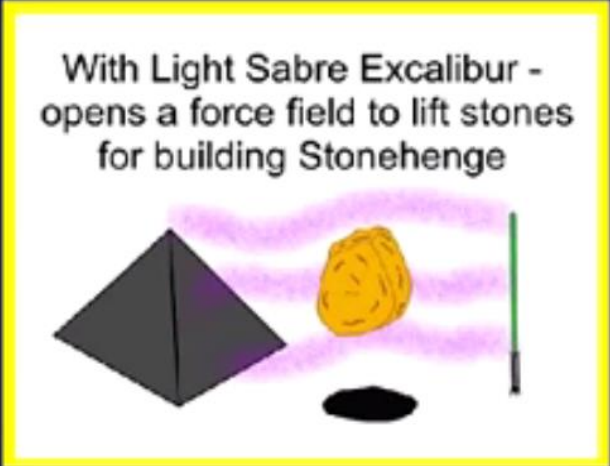

Some uses of the Ark Capstone

Divine manifestation of life forms sculptured from Granite Rock...