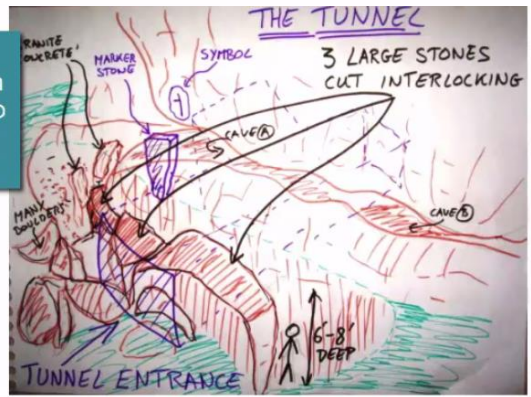

Add Iron and out pours Iron Curtain

Ark and Grail combined

Grail Cauldron is split vertically, allowing insertion of Ark Capstone.

Together providing a lethal 'Super Ray Cannon'

This usage terminated by (the believed) fracturing of Ark Capstone by the Babylonians

'Round Table' is an 'Apollian Wheel' designed for the battlefield.

Bosnian Pyramid

Pyramid of the Sun - Mexico

Excavation Site

Landscape central to Ilha Santa Catarina

Partial pyramid geometry 'carved' into landscape...

Closed tunnel excavation, situated on mountain top central to Ilha Santa Catarina - 2007

Stone Masonry of 'Castle Builders'!

First carved stone removed

Low height cave system above tunnel entrance

Symbol etched in stone above cave and tunnel system