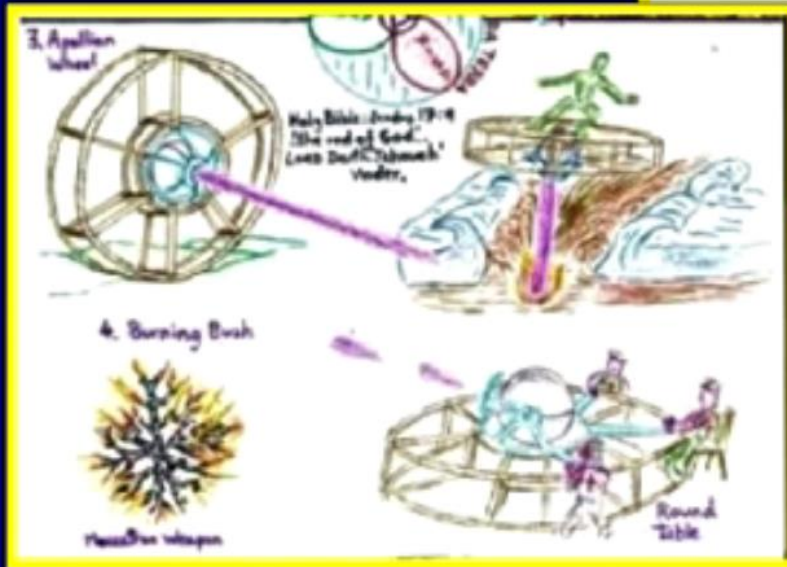

Add Iron and out pours Iron Curtain

Ark and Grail combined

Grail Cauldron is split vertically, allowing insertion of Ark Capstone.

Together providing a lethal 'Super Ray Cannon'

This usage terminated by (the believed) fracturing of Ark Capstone by the Babylonians