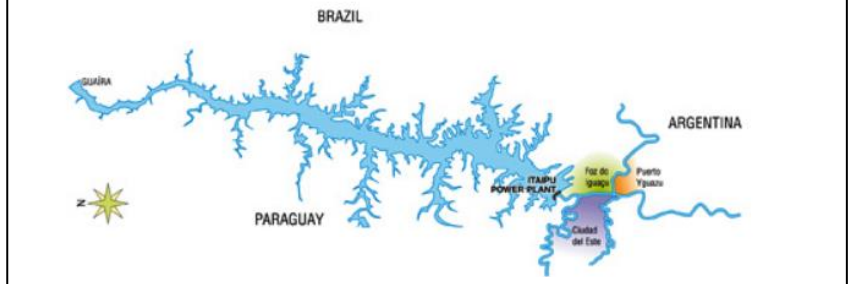

Itaipu Hydroelectric Dam is the world's second-largest operational hydroelectric power plant in terms of installed power. With an installed generation capacity of 14GW, the plant is operated by Itaipu Binacional and located on the border between Brazil and Paraguay. Energy generated by Itaipu helps to meet the demands of the two countries. Approximately 90% of the energy generated by the plant is used by Brazil.