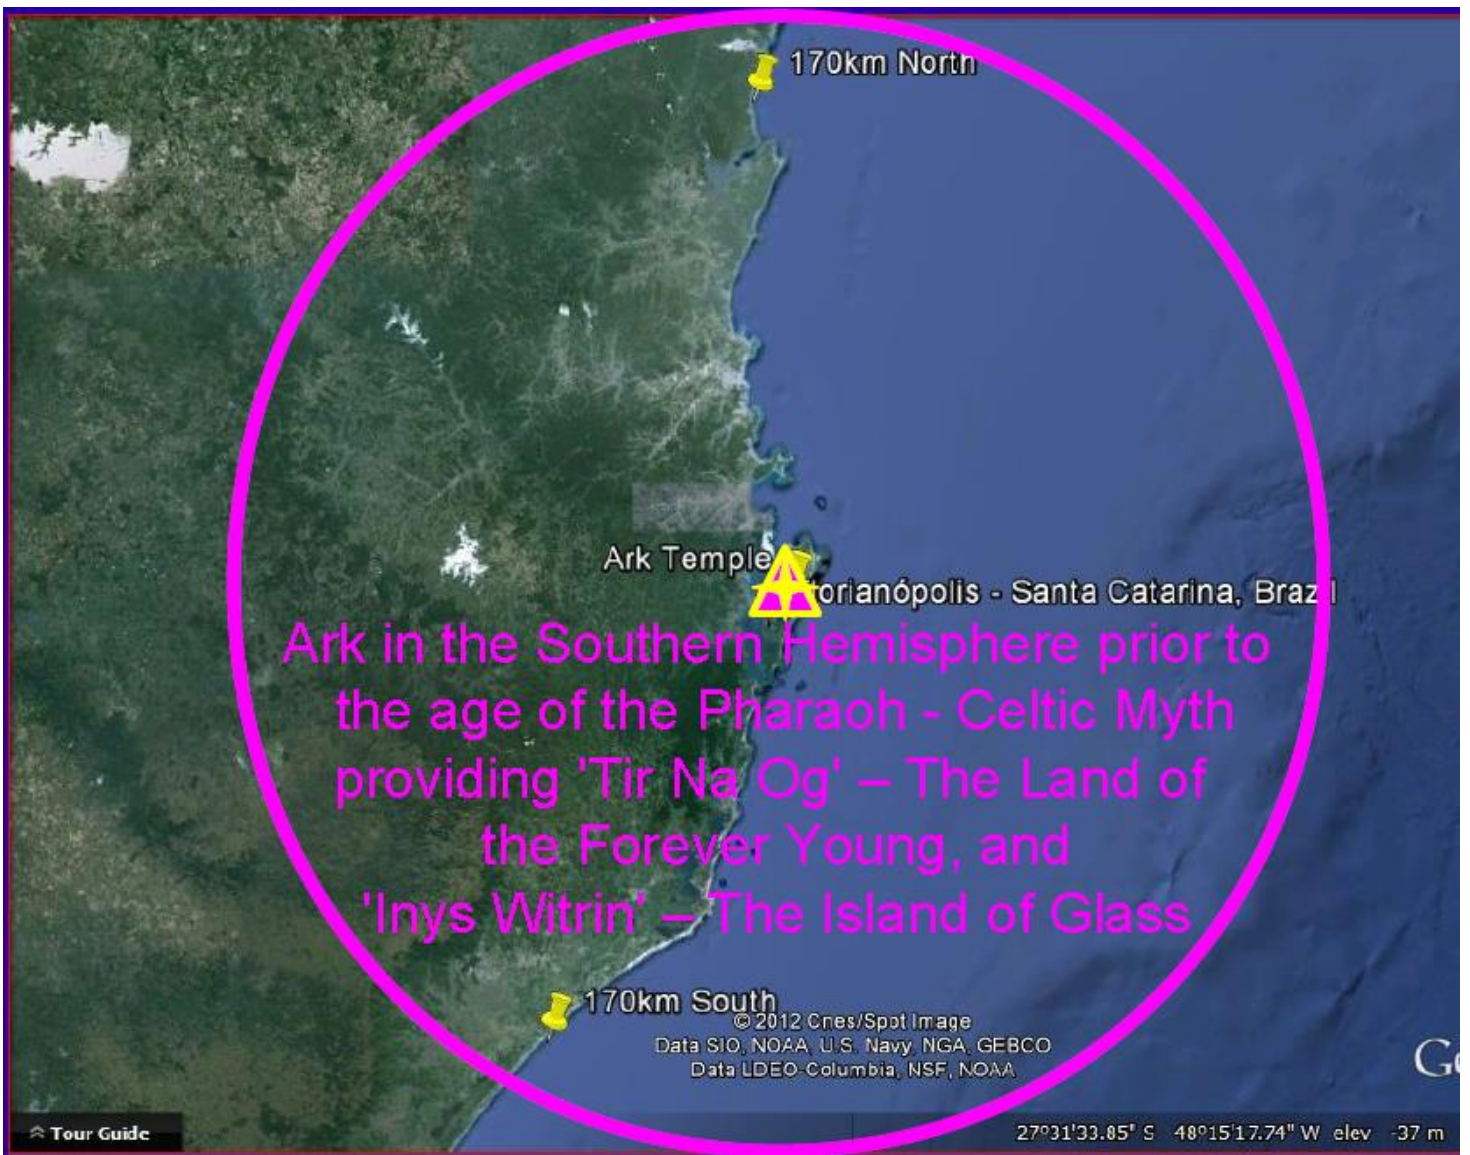

Energy Field could have been
up to 200km in radius -
Egypt - 'The Shielded Nation'

Abu Rawash
Abusir Solar Temple of Ra
Great Pyramid

Mazghuna Pyramid

Lisht
Meidum

El-Lahun

Hawara

Date: SID, NOAA, U.S. Navy, NGA, GEBCO

© 2012 Google/Spot Image

Imagery Date: 11/22/2005 29°58'22.37" N 31°44'37.11" E elev 366 m eye alt 500.35 km

Significant northern hemisphere locations at latitude 30° N

Phoenix Stargate  located on Ilha da Santa Catarina latitude 27°35' S
 Latitude shared by countries South Africa, Australia, Chile and Argentina