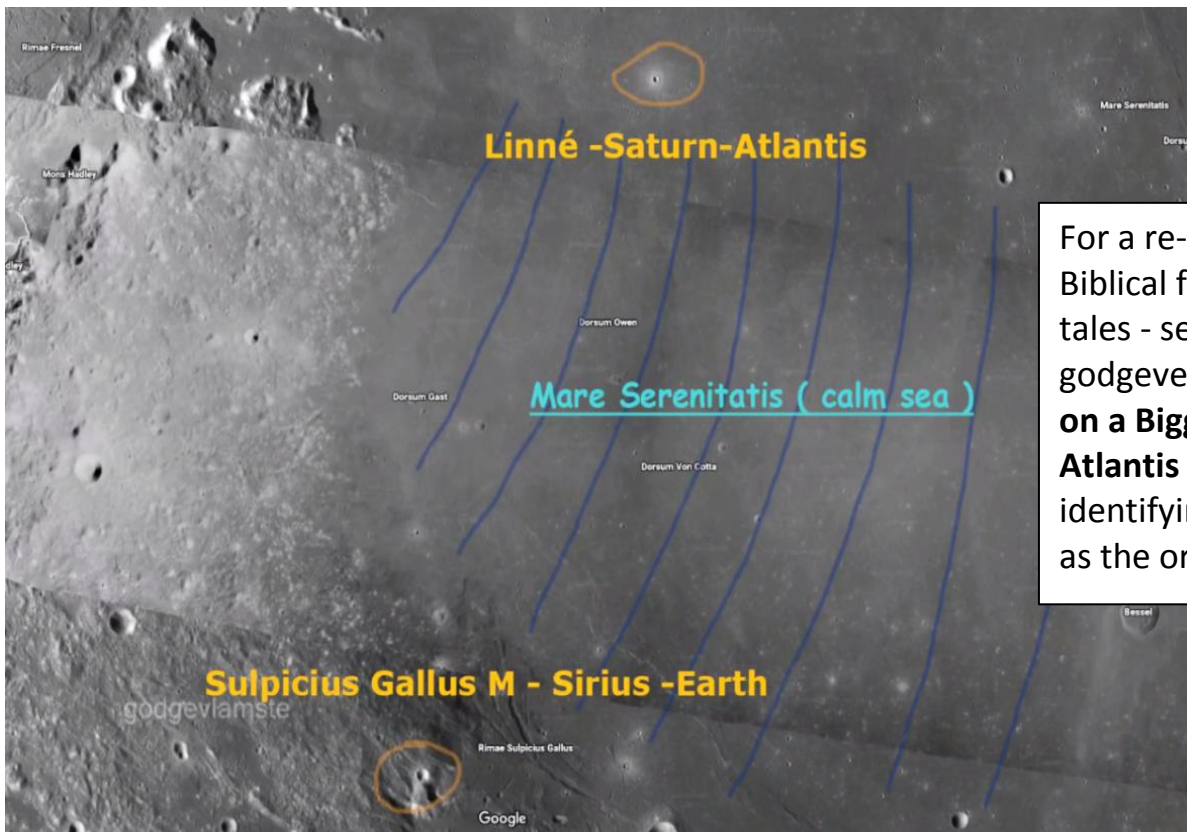

See video 'Ice Maidens of Atlantis – Lincoln Fields'.

I first met Fabiana Capel in a nightclub named 'The Castle' on Santa Monica Boulevard, Los Angeles 1998.

9. Grail Cauldron Location

Our Crater Realm shines in the night sky as Sirius – The Dog Star

Stonehenge a monument to our crater and the star Sirius

For a re-telling of the Biblical flood and Exodus tales - see video godgevlamste 'We live on a Bigger Earth, Atlantis revealed', identifying crater Saturn as the original Atlantis.

Stonehenge monument also featuring a gateway path to Saturn (Atlantis) and the constellations Orion, Taurus and Pleiades.

Location coincidence of grandfather Dr Parker's employment as a GP, my father's birth place and Leeds University being my first experience of life in an electrified steel framed building as a Mechanical Engineering student 1988-1991. Google setting up search region for the Grail Cauldron.

600 km from Phoenix Stargate are the Iguazu waterfalls of the Iguazu River on the border of the Argentine province of Misiones and the Brazilian state of Paraná. Together, they make up the largest waterfall system in the world. The falls divide the river into the upper and lower Iguazu.