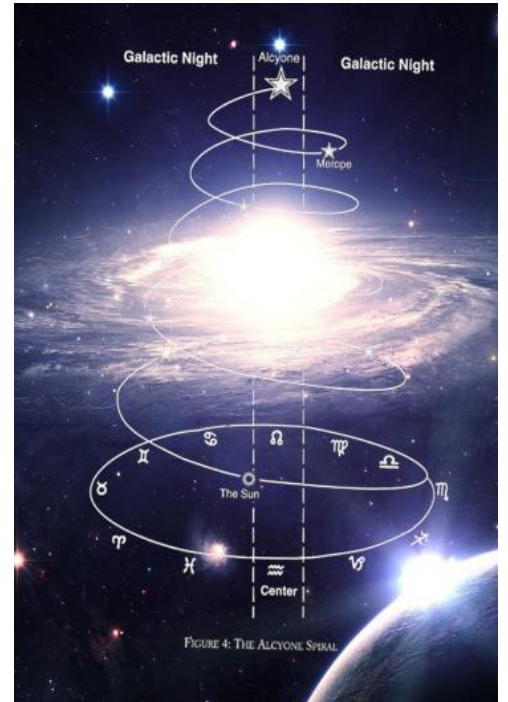

Minaret of Samarra, Great Mosque of Samarra, Samarra, Iraq. Commissioned in 848 and completed in 851 by the Abbasids.

FIGURE 4: THE ALCYONE SPIRAL

The Ascending Conic Spiral Minaret at the Great Mosque of Samarra is based on the Alcyone Star Spiral. The Alcyone is the brightest star in the Pleiades open cluster.

The Great Mosque of Samarra like other sites in Iraq and the Middle East acted as a stargate, from which the prophets ascended and descended between the third dimension and the fourth dimension and beyond.