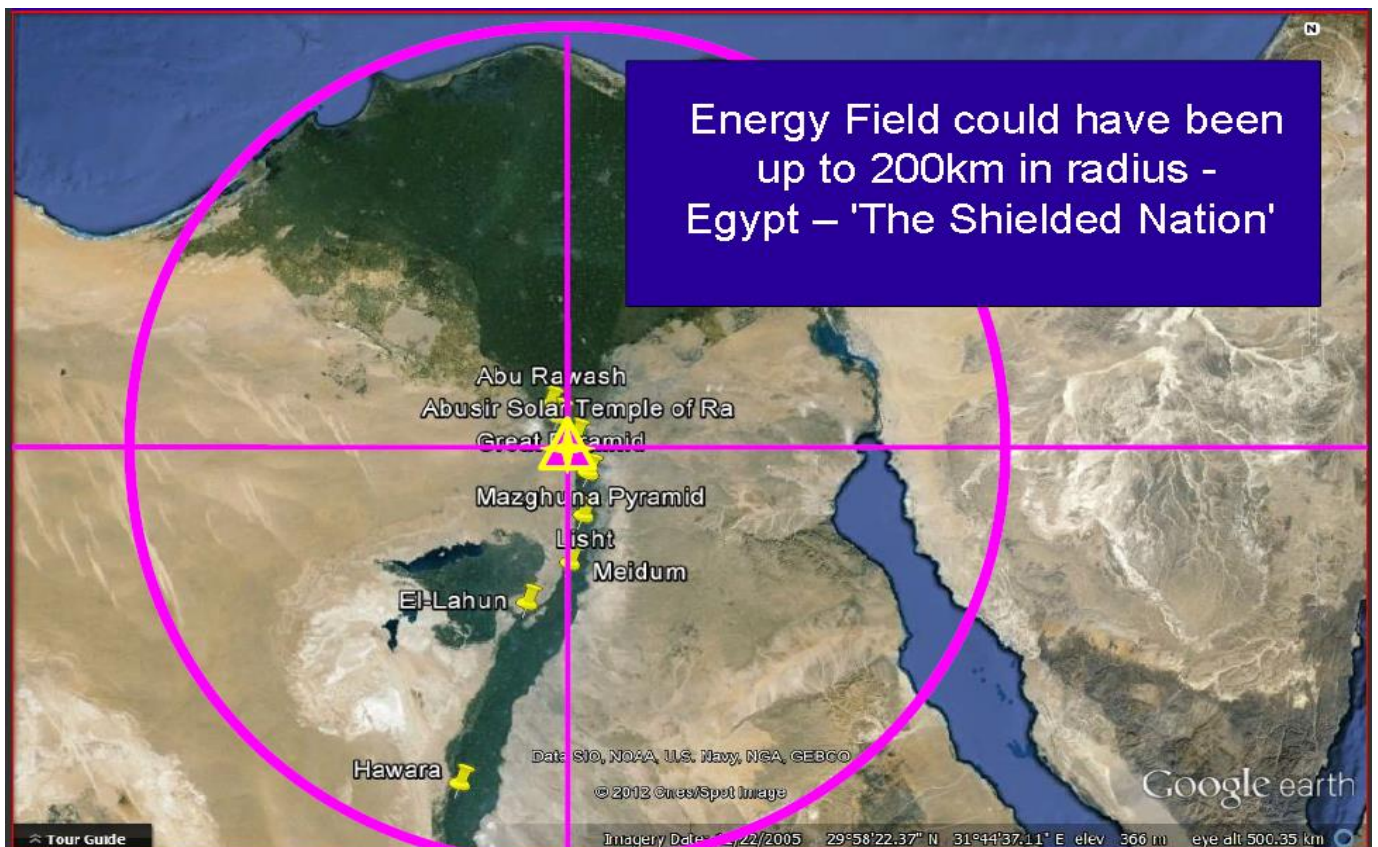

Energy Field could have been
up to 200km in radius -
Egypt - 'The Shielded Nation'

Abu Rawash
Abusir Solar Temple of Ra
Great Pyramid

Mazghuna Pyramid

Lisht
Meidum

El-Lahun

Hawara

Date: SID, NOAA, U.S. Navy, NGA, GEBCO