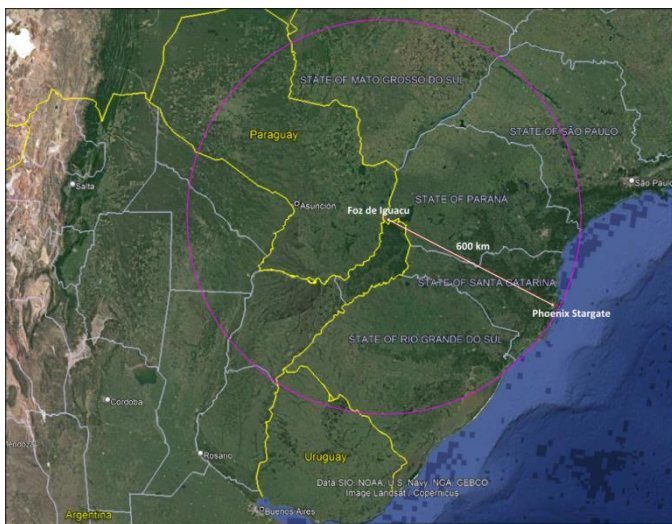

Stonehenge monument also featuring a gateway path to Saturn (Atlantis) and the constellations Orion, Taurus and Pleiades.

Location coincidence of grandfather Dr Parker's employment as a GP, my father's birth place and Leeds University being my first experience of life in an electrified steel framed building as a Mechanical Engineering student 1988-1991. Google setting up search region for the Grail Cauldron.

600 km from Phoenix Stargate are the Iguazu waterfalls of the Iguazu River on the border of the Argentine province of Misiones and the Brazilian state of Paraná. Together, they make up the largest waterfall system in the world. The falls divide the river into the upper and lower Iguazu.