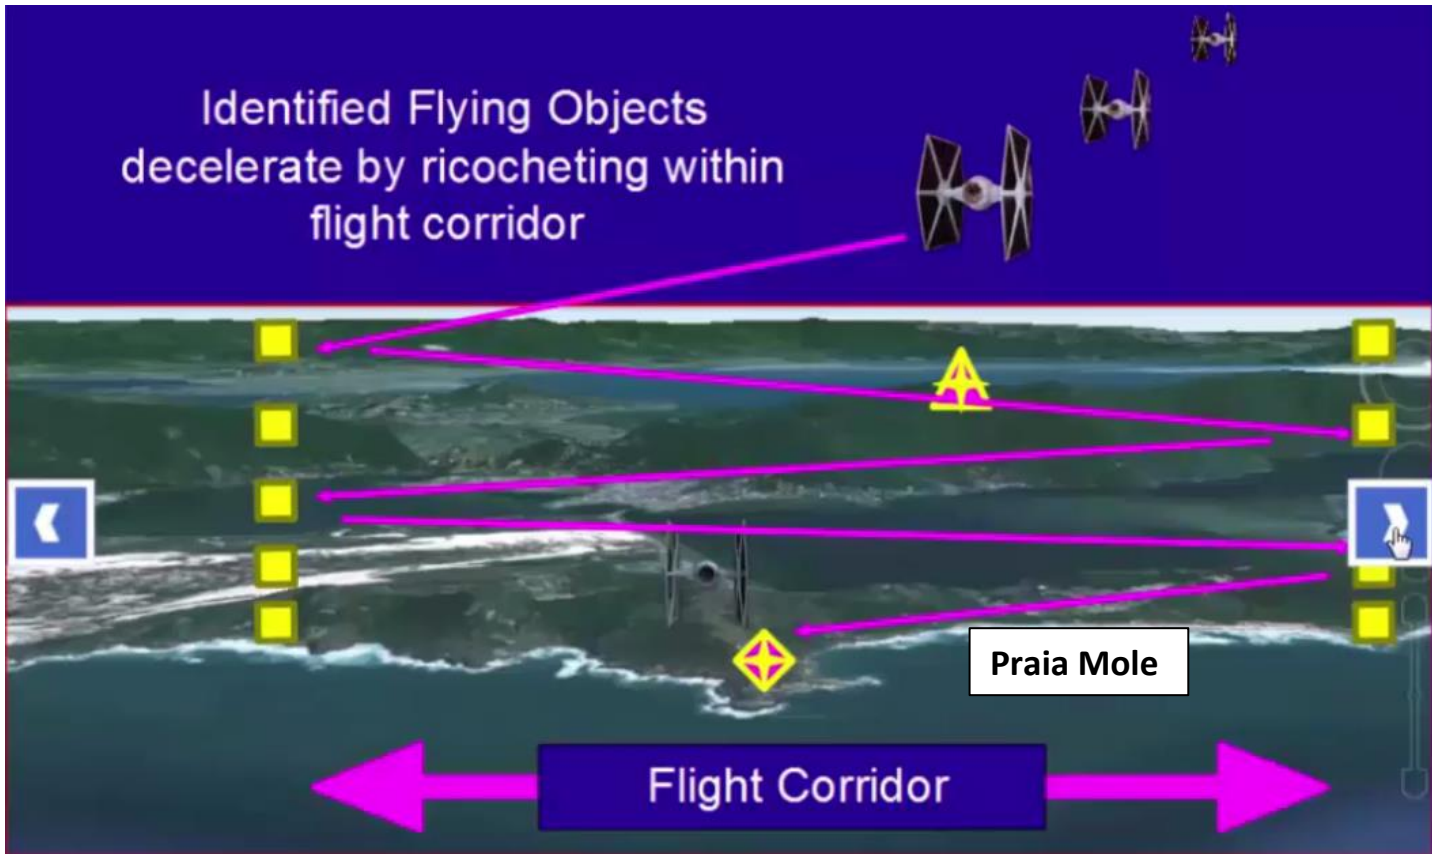

Some uses of the Ark Capstone

Divine manifestation of life forms sculptured from Granite Rock...

Masonic Symbolism revealing 3 Sun like stars and moments of 'Divine Intervention'....

Identified Flying Objects
decelerate by ricocheting within
flight corridor