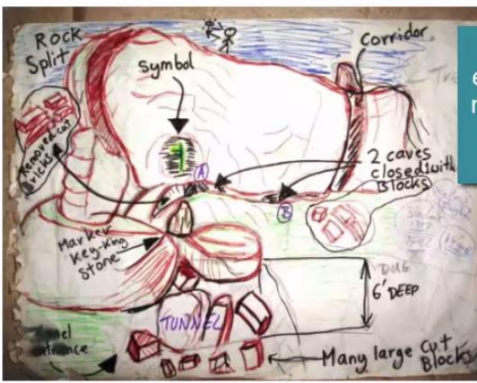

Add Iron and out pours Iron Curtain

Ark and Grail combined

Grail Cauldron is split vertically, allowing insertion of Ark Capstone.

Together providing a lethal 'Super Ray Cannon'

This usage terminated by (the believed) fracturing of Ark Capstone by the Babylonians

'Round Table' is an 'Apollian Wheel' designed for the battlefield.

Bosnian Pyramid

Pyramid of the Sun - Mexico

Excavation Site

Landscape central to Ilha Santa Catarina

Partial pyramid geometry 'carved' into landscape...