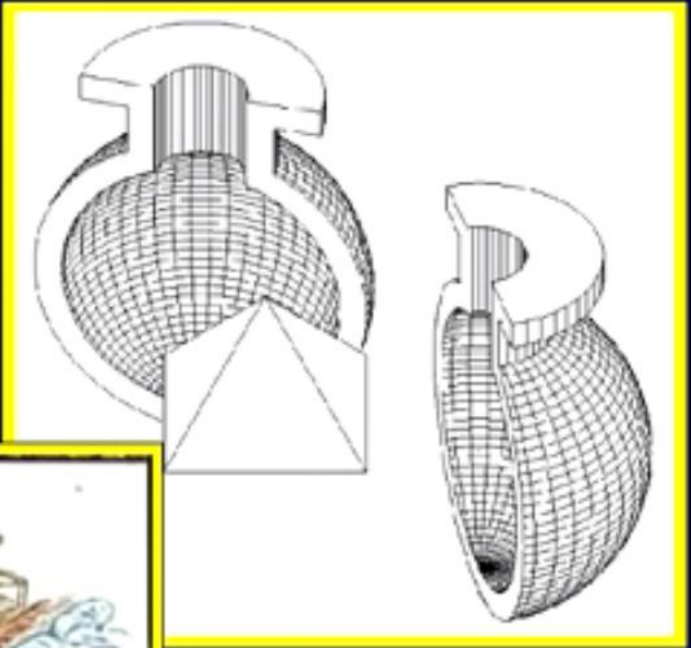

Add Iron and out pours Iron Curtain

Ark and Grail combined

Grail Cauldron is split vertically, allowing insertion of Ark Capstone.

Together providing a lethal 'Super Ray Cannon'

This usage terminated by (the believed) fracturing of Ark Capstone by the Babylonians