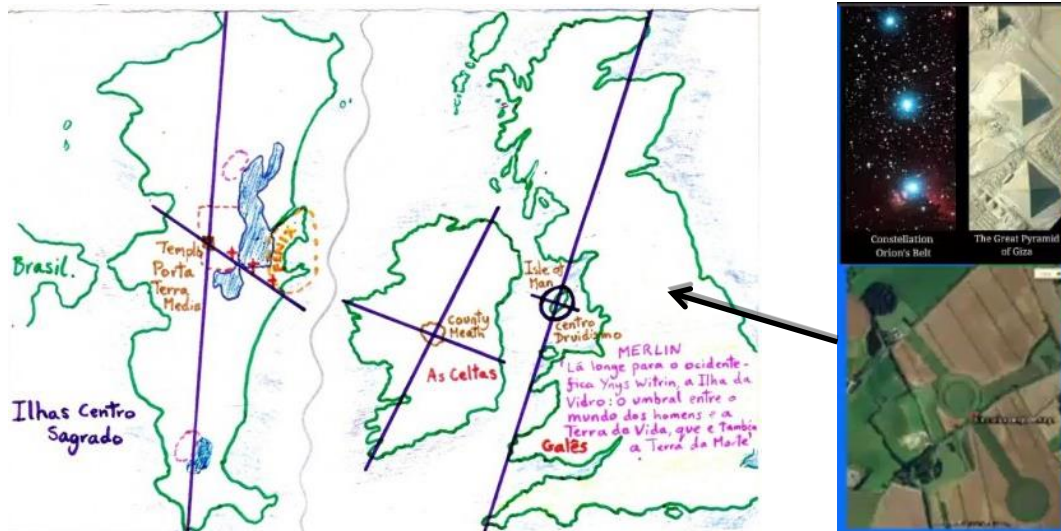

Previous study of *'Galactic Alignment: The Transformation of Consciousness According to Mayan, Egyptian, and Vedic Traditions'*, a book by John Major Jenkins, provided knowledge of Celtic sacred cartography of the British Isles. This knowledge combined with lessons in divination provided by anthropologist Carlos Castaneda's *'Lessons of Don Juan'* revealed several storage locations on Ilha Santa Catarina, two of which received preliminary excavation. Expedition commenced due to my experiencing onset of a limb paralysis disease *'The Wormwood'*.

Presenting belief that a guide for retrieving the Holy Grail – a large nuclear fusion combustion cauldron - is stored in a precarious low height cave central to Ilha Santa Catarina. The cave floor also containing three objects moulded in granite *'The Sword in the Stone'*. The guide leading to a location in the Yorkshire Pennines and proximity of Thornborough Henge whose layout matches that of the pyramids of Giza and three stars of Orion's belt. Scottish bravehearted politics of the 14th Century with intent to claim northern lands of England that could be reborn today with the crowning of a new Queen of Scotland – an executive role to deliver SRO technology to Japan.

Sacred Celtic cartography of the British Isles applied to Ilha Santa Catarina, Brazil and Thornborough Henge, Yorkshire