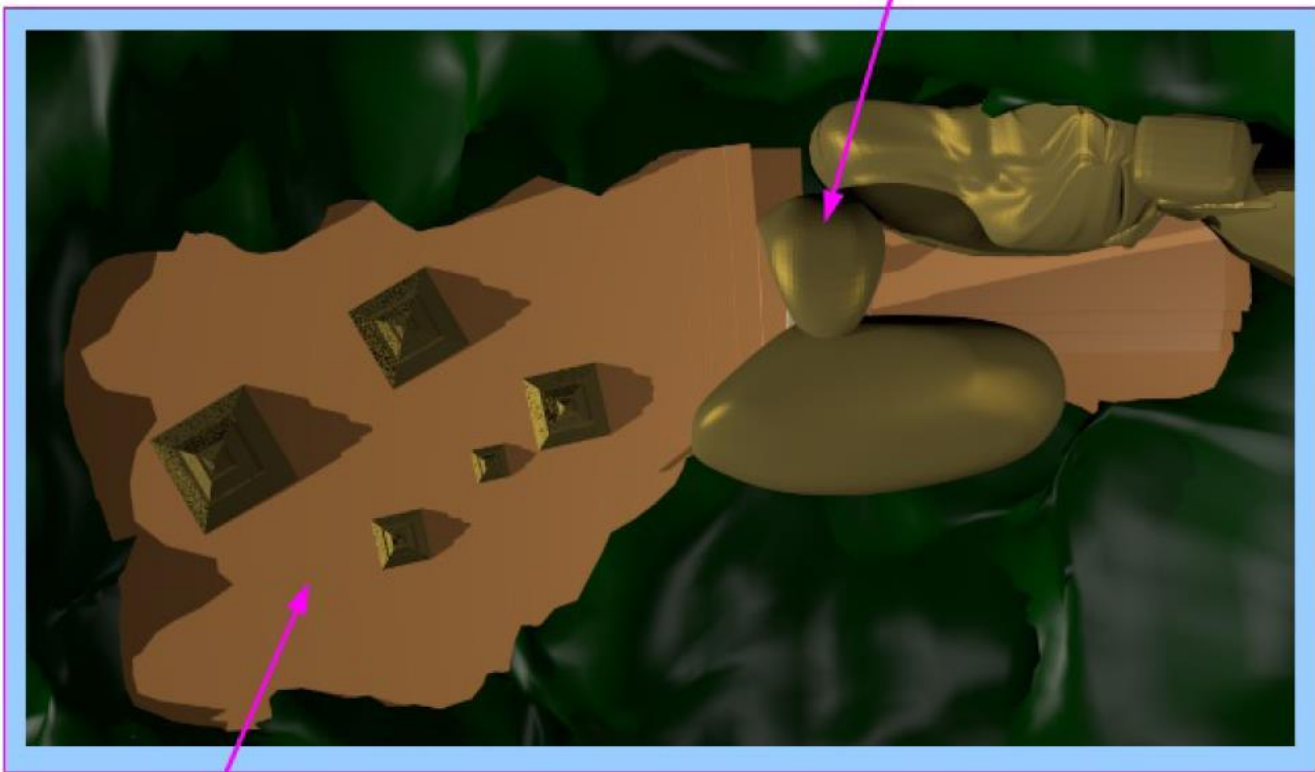

Pyramid Garden – scale models of islands planned pyramid construction.