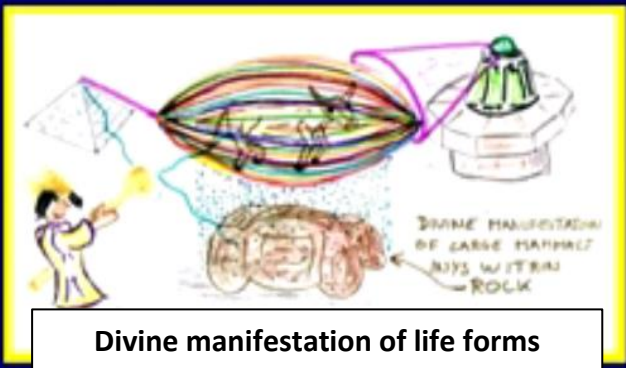

Some uses of the Ark Capstone

Divine manifestation of life forms sculptured from Granite Rock...