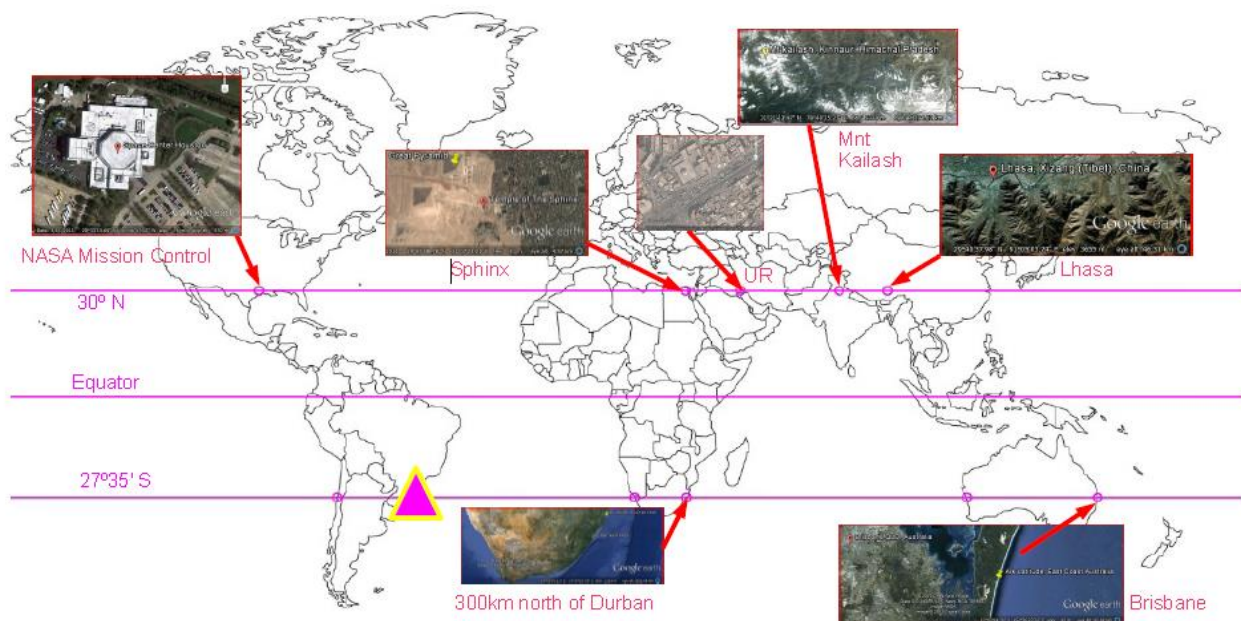

Energy Field could have been
up to 200km in radius -
Egypt - 'The Shielded Nation'

Abu Rawash
Abusir Solar Temple of Ra
Great Pyramid

Mazghuna Pyramid

Lisht
Meidum

El-Lahun

Hawara

Date: SID, NOAA, U.S. Navy, NGA, GEBCO

© 2012 Google/Spot Image

Imagery Date: 11/22/2005 29°58'22.37" N 31°44'37.11" E elev 366 m eye alt 500.35 km

Significant northern hemisphere locations at latitude 30° N

Phoenix Stargate  located on Ilha da Santa Catarina latitude 27°35' S
 Latitude shared by countries South Africa, Australia, Chile and Argentina