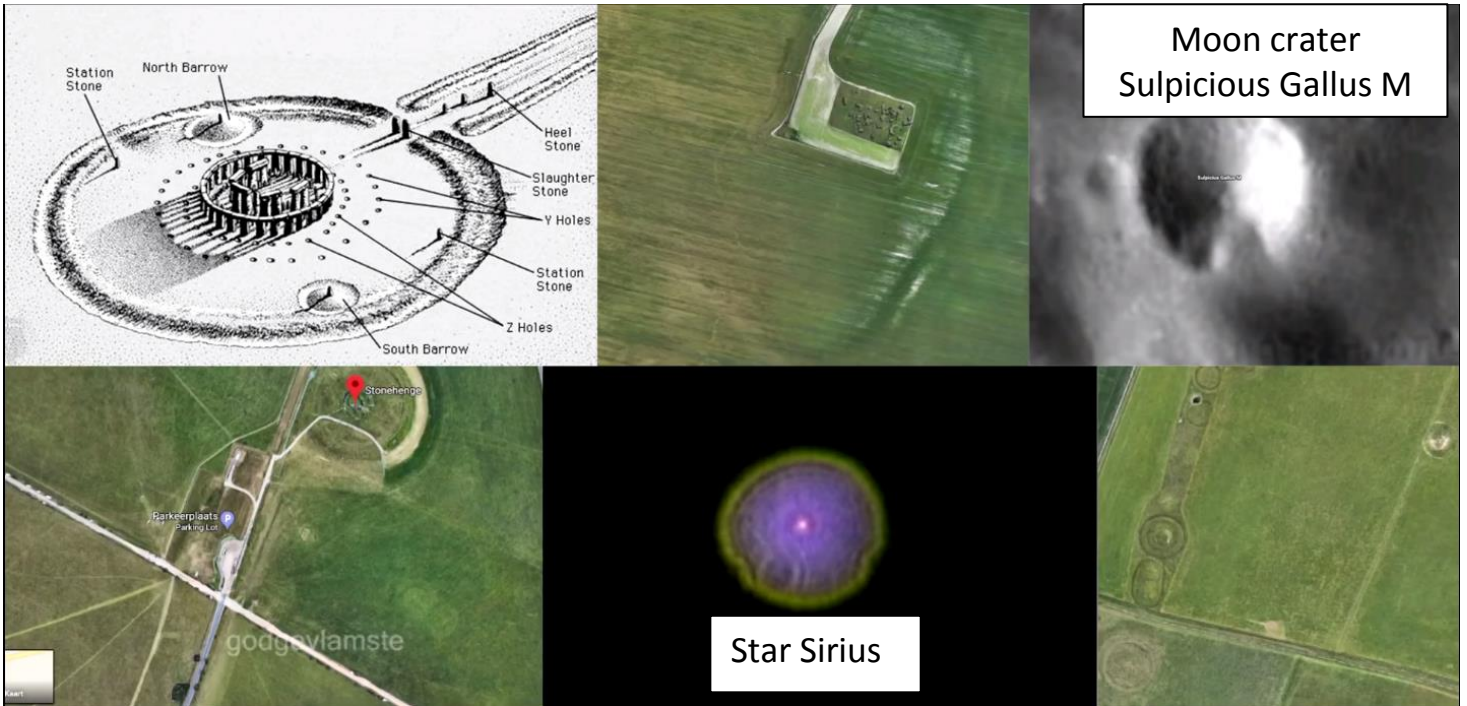

See video 'Ice Maidens of Atlantis – Lincoln Fields'.

I first met Fabiana Capel in a nightclub named 'The Castle' on Santa Monica Boulevard, Los Angeles 1998.

9. Grail Cauldron Location

Our Crater Realm shines in the night sky as Sirius – The Dog Star

Stonehenge a monument to our crater and the star Sirius

For a re-telling of the Biblical flood and Exodus tales - see video godgevlamste 'We live on a Bigger Earth, Atlantis revealed', identifying crater Saturn as the original Atlantis.

600 km from Phoenix Stargate are the Iguazu waterfalls of the Iguazu River on the border of the Argentine province of Misiones and the Brazilian state of Paraná. Together, they make up the largest waterfall system in the world. The falls divide the river into the upper and lower Iguazu.