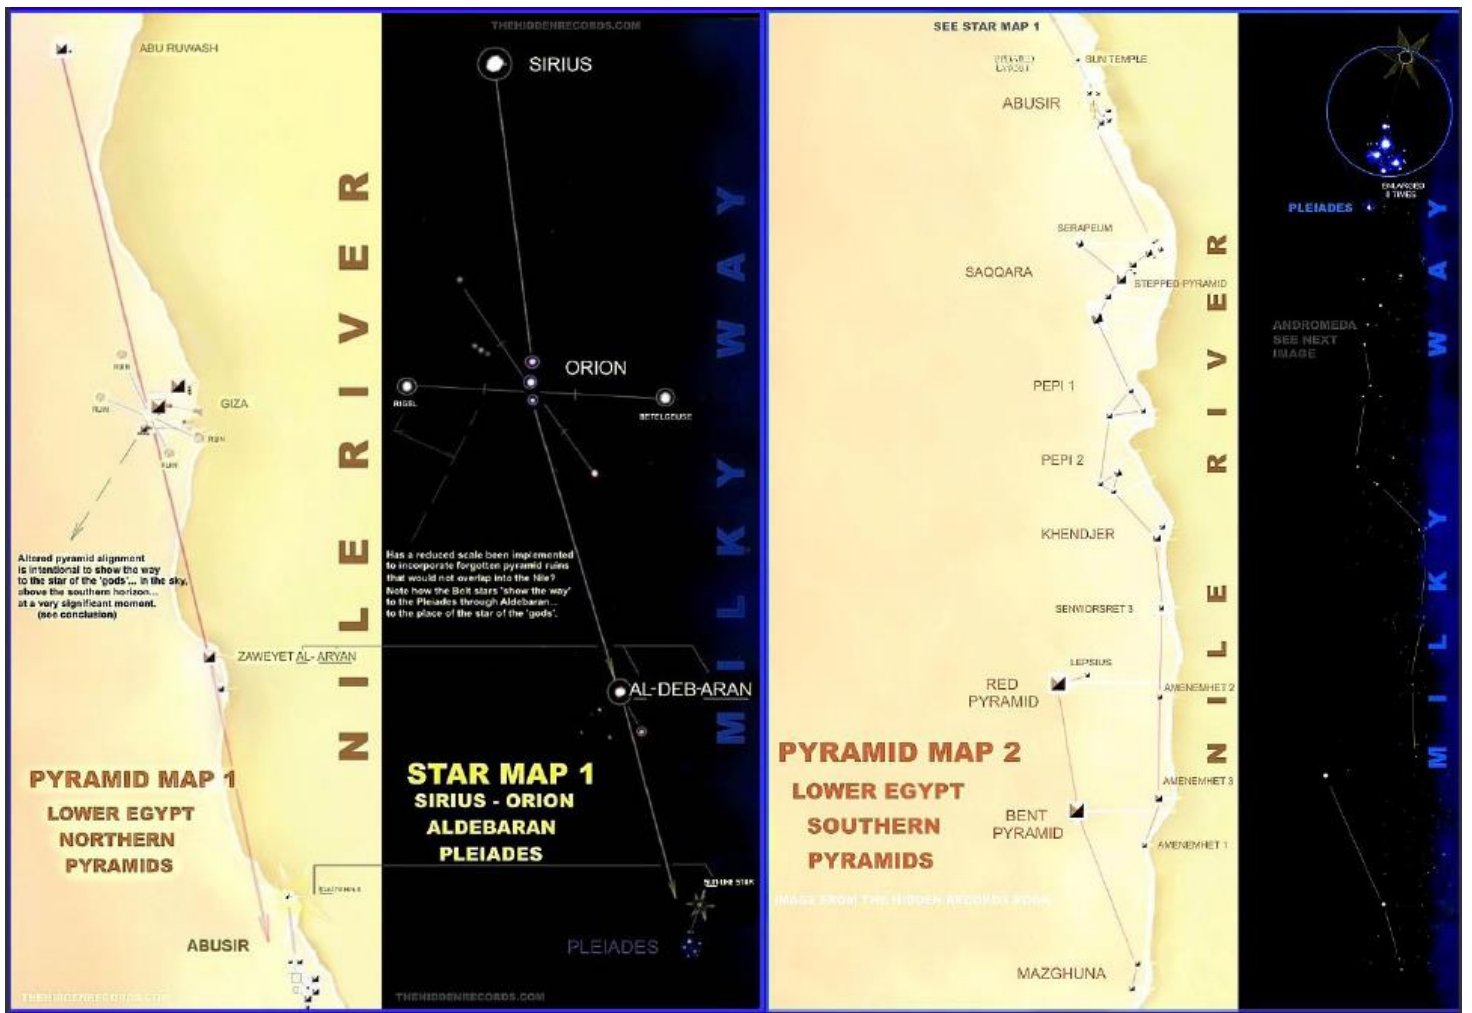

Egyptian Pyramid field layout matching star constellations Orion, Pleiades and associated stars.