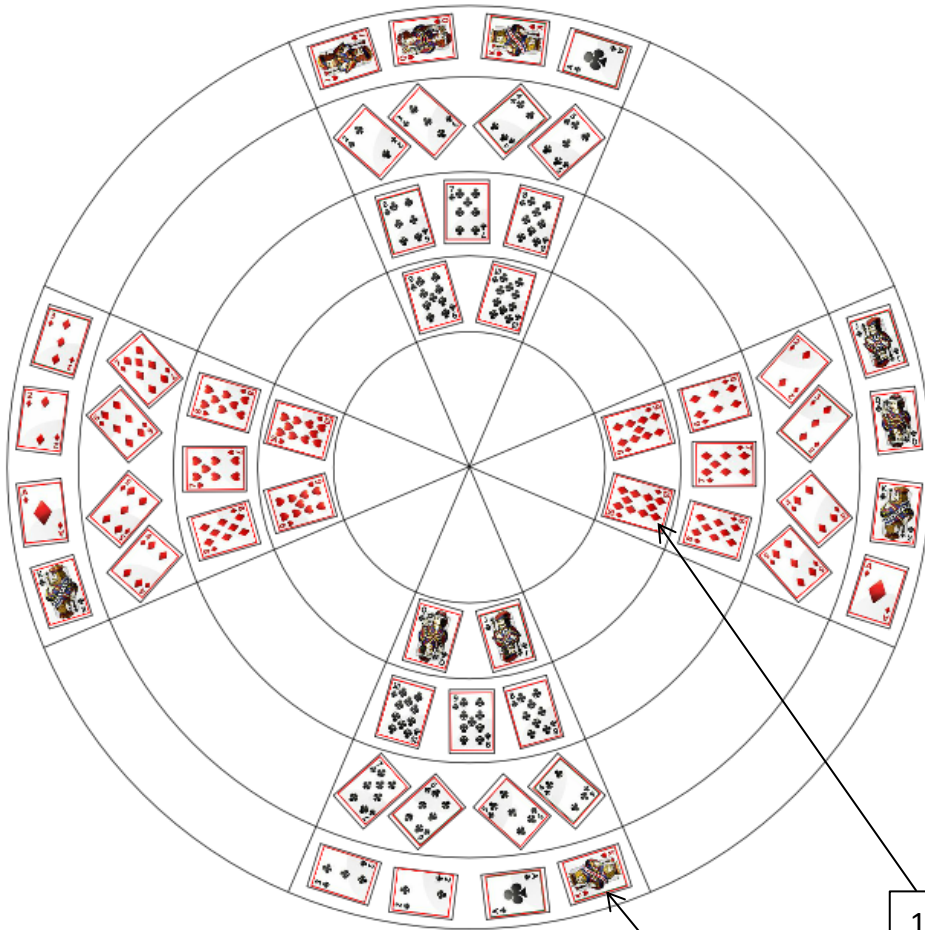

8. Camaialot Programming Conundrum

Devised scheme for a mechanical clockwork device using data storage disks could provide the schematic model for software engineering.

Disk format for identifying Birthdate Kin and Playing Card