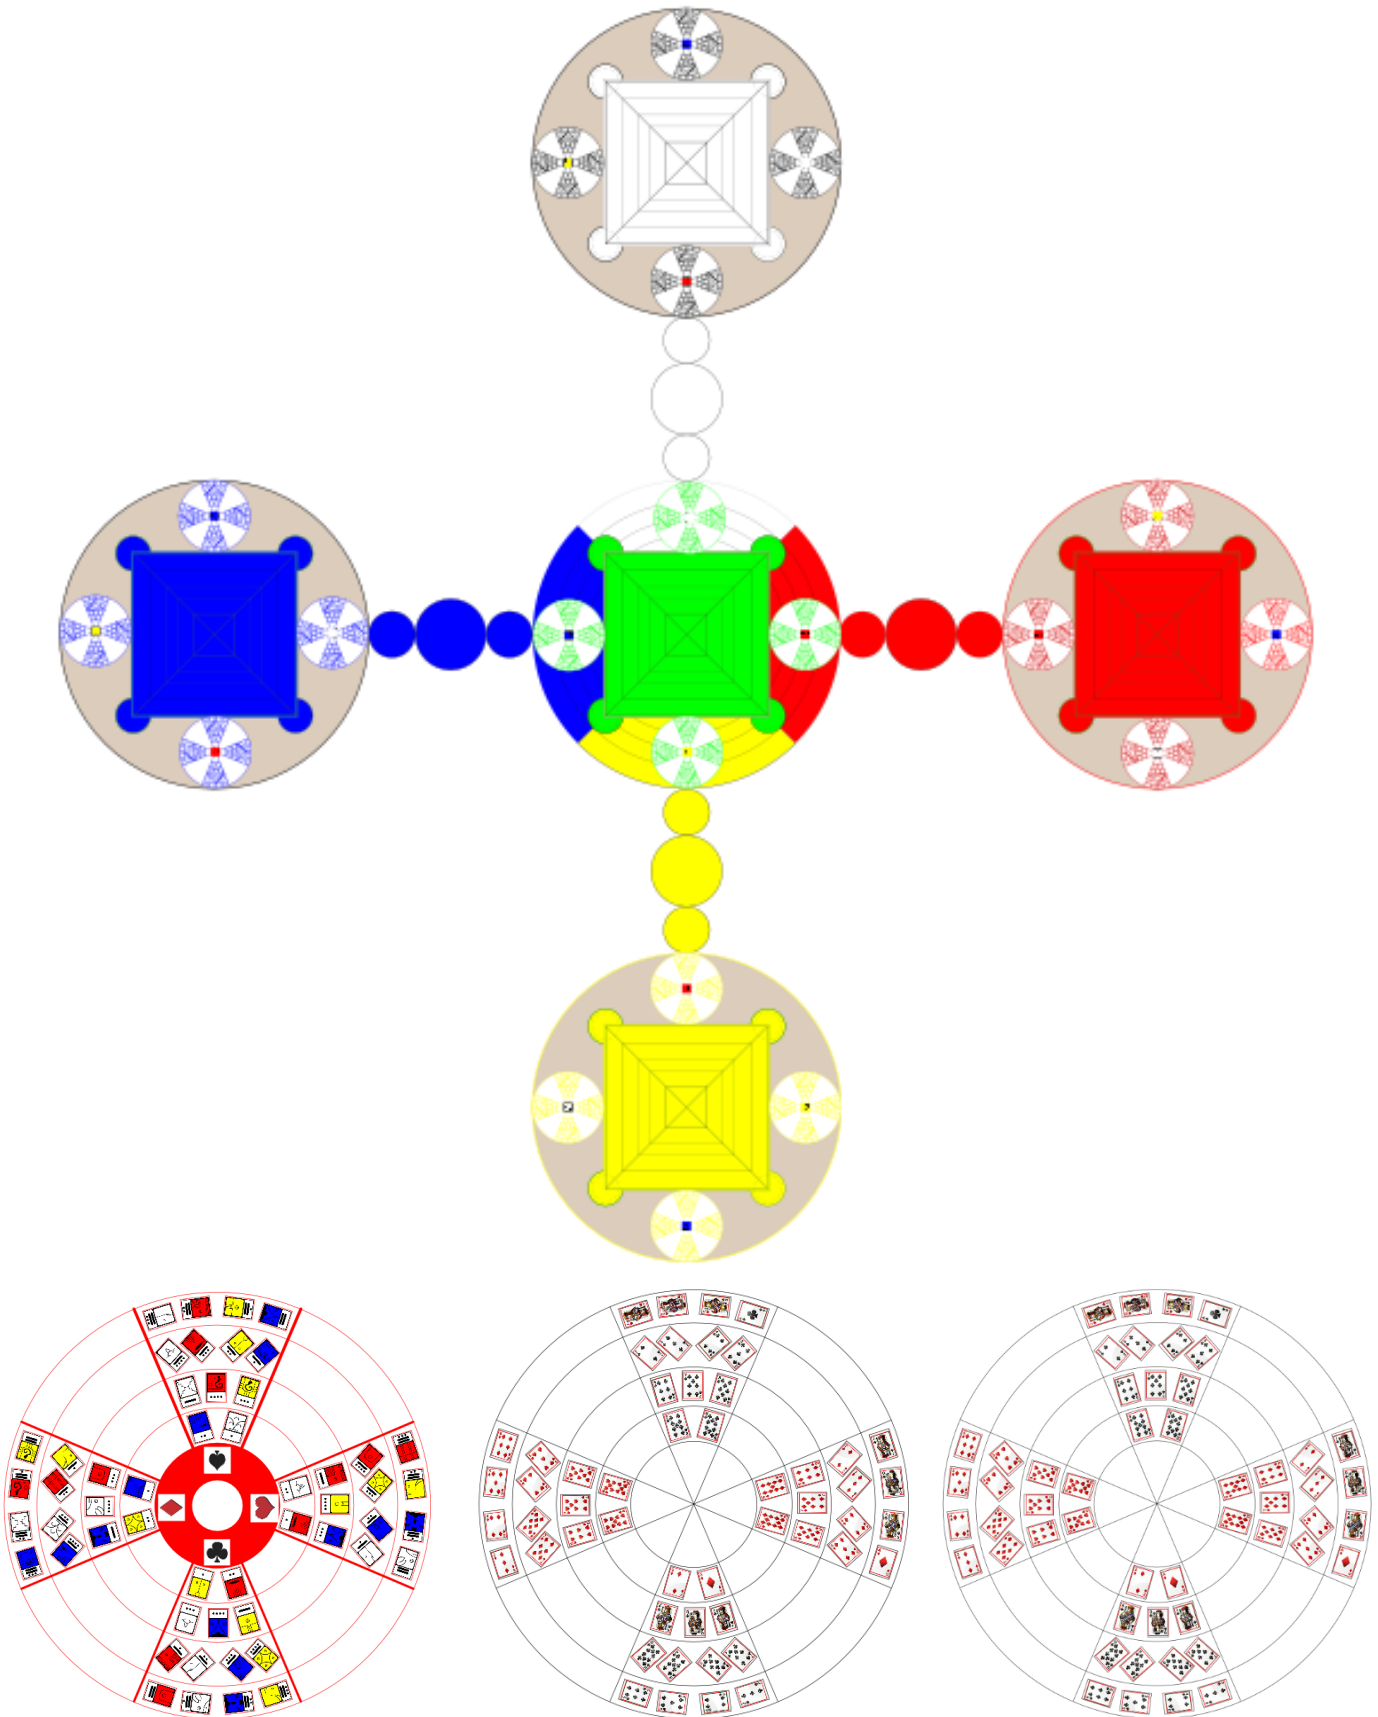

8. Camaialot Programming Conundrum

Devised scheme for a mechanical clockwork device using data storage disks could provide the schematic model for software engineering.

Disk format for identifying Birthdate Kin and Playing Card