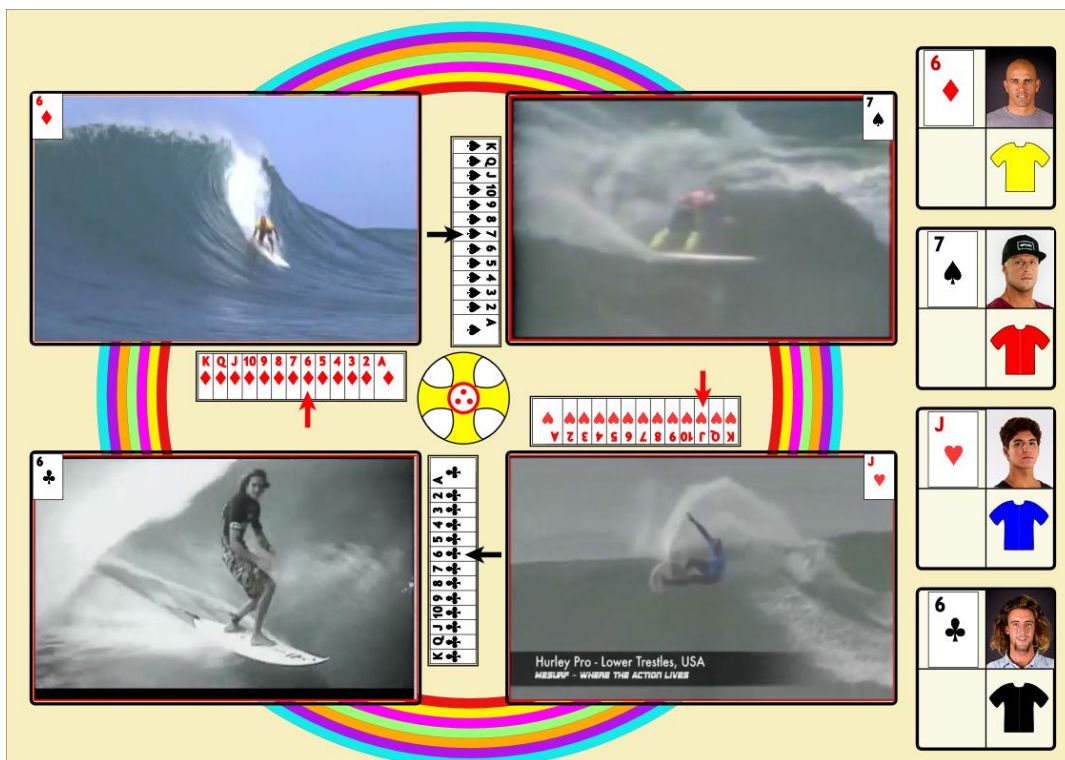

Further Objectives of Camaialot

- Provide a Facebook App that converts an individual friend's birthdate list into an identity forum consisting of Playing Card and Galactic Signature.
- Camaialot database sitting at the core of Banco Atlantida and dedicated SIM card provider - <http://apollobath.co.uk/page121.html>
- Camaialot population building coinciding with development of Sports Competition 'As Surfistas da Roda', Music Video series 'Ice Maidens of Atlantis' and Gameshow 'Time Tunnel – Atari Alliance'.
- Programming challenge of incorporating astrological matchmaking guidance for social interaction.
- Augmented Reality App for identifying strangers in social environments.

Screenshot from promotional video for '**The Ice Maidens of Atlantis**'

<https://youtu.be/apWkueTNm8c>

Data Flow Connectivity

Banco Atlantida attached to associated Inventory Deposits
(Doomsday book to initiate New Age)

'As Surfistas da Roda' four screen gaming interface for online competitive team building and multiplayer.

'Poker Surf' competition format, Surf Comp Betting by identifying competing surfer with a playing card - raising spectator interest and funding for professional surfers. Possible movie project of 'Pirate Gambling' hijacking traditional surf competition.