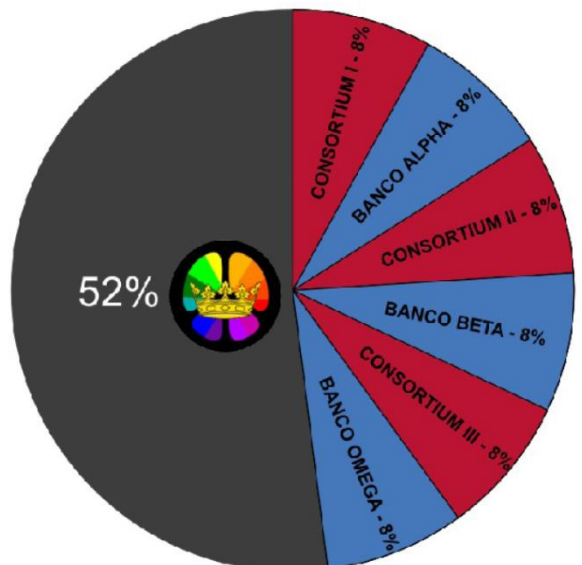

See presentation 'Banco Atlantida'

To construct 5 pyramids
Crown Office and Banco Atlantida
combines 6 commodity holders

- 3 Consortiums
- 3 Banks

14. The Wormwood

See Video – ‘The Golden Dolphin and the Wormwood’