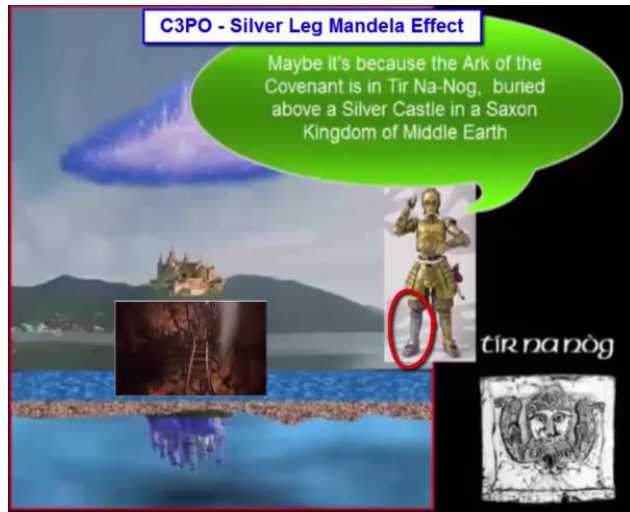

4.2 The Moon densifying into matter as the Deathstar assisted by the CERN Large Hadron Collider and counter offensive construction of a Galactic Cruiser and the Millennium Falcon at Stargate Phoenix.

Spaceship Earth becomes the Death Star at Star Wars event at Epcot

12K views · 4 years ago

Attractions Magazine

In celebration of the upcoming film "Rogue One: A Star Wars Story," Walt Disney World Resort hosted a private event during which ...

**CERN Laboratory
sat on the St. Michael Line**

**To defeat the
Deathstar
Moon....**

Millennium Falcon at Stargate Phoenix having two side pods and about 3 to 4 times larger in size than currently portrayed by Disney and Lucasfilm.

4.3 Ark storage location of Ilha Santa Catarina being recognised as Tir Na-Nog the Celtic Land of the Forever Young and entrance to the bottomless pit being an ancient stage for manifestation of life forms populating a Saxon Kingdom of Middle Earth. On tunnel closure it being the place of death for a Siberian Shaman and his horse, they journeying to the Middle Earth.