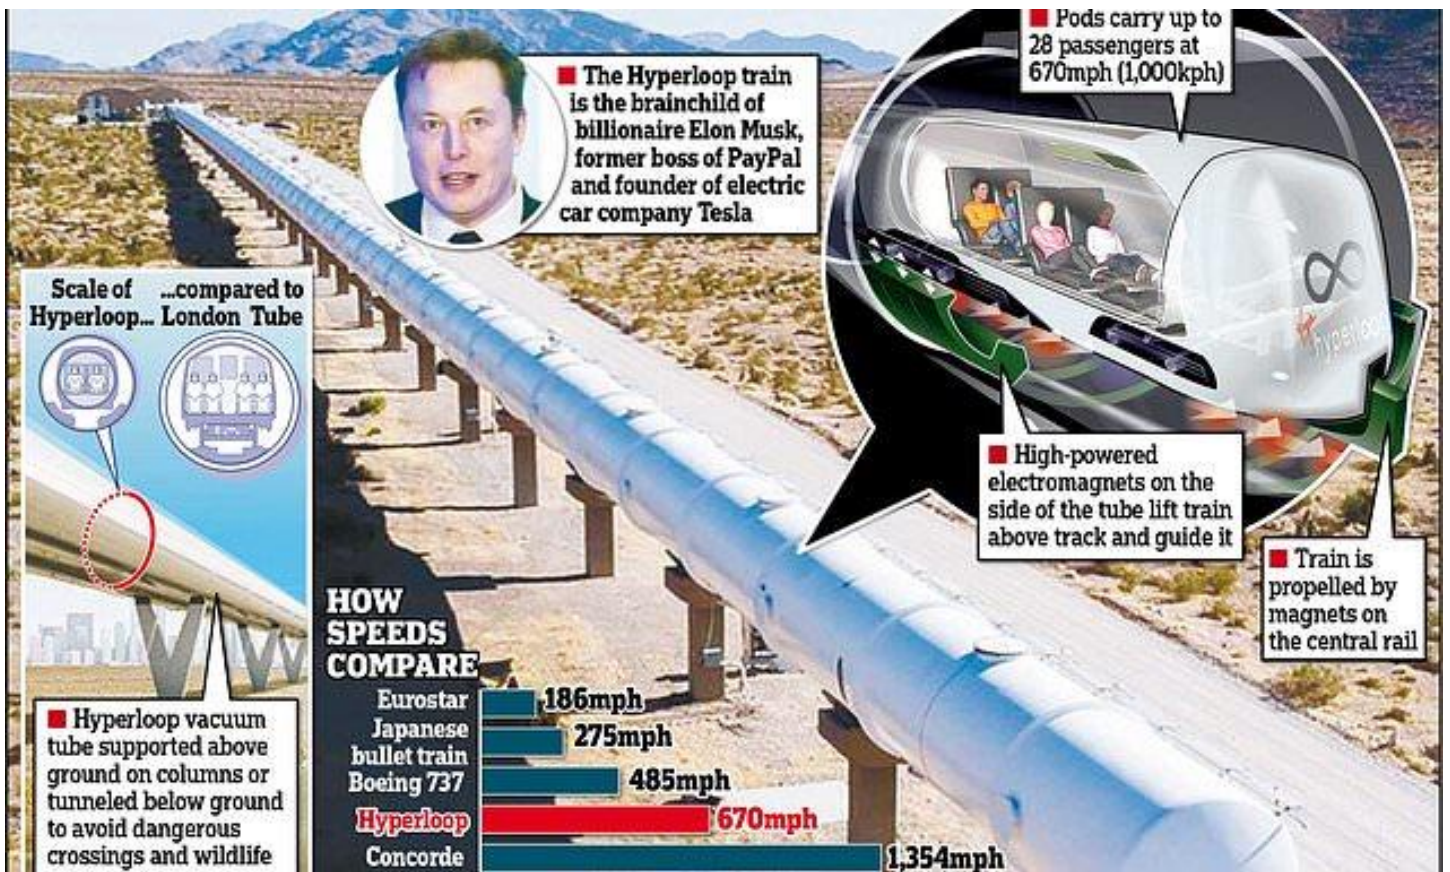

Virgin Hyperloop One XP-1 pod on display

Formerly	Hyperloop Technologies (2014–2016) Hyperloop One (2016–2017) Virgin Hyperloop One (2017–2020)
Type	Private
Industry	High-speed rail
Founded	June 1, 2014; 7 years ago^[1]
Founders	Brogan BamBrogan Josh Giegel Shervin Pishevar
Headquarters	Los Angeles, California, U.S.
Key people	Josh Giegel (former CEO and former CTO as well as co-founder)^[1] Jay Walder (former CEO) Richard Branson (ex-chairman) Sultan Ahmed bin Sulayem (chairman)
Number of employees	500 (2020)^[2]^[failed verification]
Website	virginhyperloop.com

Founded in 2014, Virgin Hyperloop received investment from the Virgin Group in 2017. It was previously known as Hyperloop One and Virgin Hyperloop One.

In a BBC interview in 2018, then Virgin Hyperloop One boss Rob Lloyd, who has since left the firm, said the speed would in theory enable people to travel between Gatwick and Heathrow airports, 45 miles apart on opposite sides of London, in four minutes.

Virgin's Hyperloop One company has signed a deal with the government of Saudi Arabia to build a test track for its futuristic transport concept.

The hyperloop concept involves a pressurised pod with a vehicle carrying passengers or cargo up to 10 times faster than current rail.

A 35km track will be built, alongside a research and development facility and manufacturing plant, north of Jeddah.

Some remain sceptical that hyperloop travel can become a reality.

Virgin Hyperloop One said the technology could reduce a journey from Riyadh to Jeddah to 76 minutes, compared with more than 10 hours currently.

'Saudi Silicon Valley'

"Our partnership with Virgin Hyperloop One is a matter of pride for us and all of Saudi Arabia," said Mohanud A Helal, Secretary General of the Economic City Authority.

He added that he hoped it would be a "catalyst for a Saudi Silicon Valley effect".

The company showed off a pod travelling at over 100km/h (62mph) in a 500m (1,600ft) vacuum tube in Nevada in July 2017.

Meanwhile, Elon Musk has been running an annual competition at his SpaceX headquarters to test the limits of the technology.