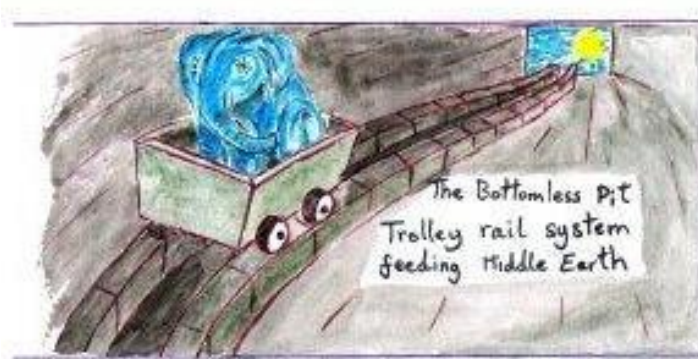

12K views · 4 years ago

Attractions Magazine

In celebration of the upcoming film "Rogue One: A Star Wars Story," Walt Disney World Resort hosted a private event during which ...

**CERN Laboratory
sat on the St. Michael Line**

**To defeat the
Deathstar
Moon....**

Millennium Falcon at Stargate Phoenix having two side pods and about 3 to 4 times larger in size than currently portrayed by Disney and Lucasfilm.

4.3 Ark storage location of Ilha Santa Catarina being recognised as Tir Na-Nog the Celtic Land of the Forever Young and entrance to the bottomless pit being an ancient stage for manifestation of life forms populating a Saxon Kingdom of Middle Earth. On tunnel closure it being the place of death for a Siberian Shaman and his horse, they journeying to the Middle Earth.