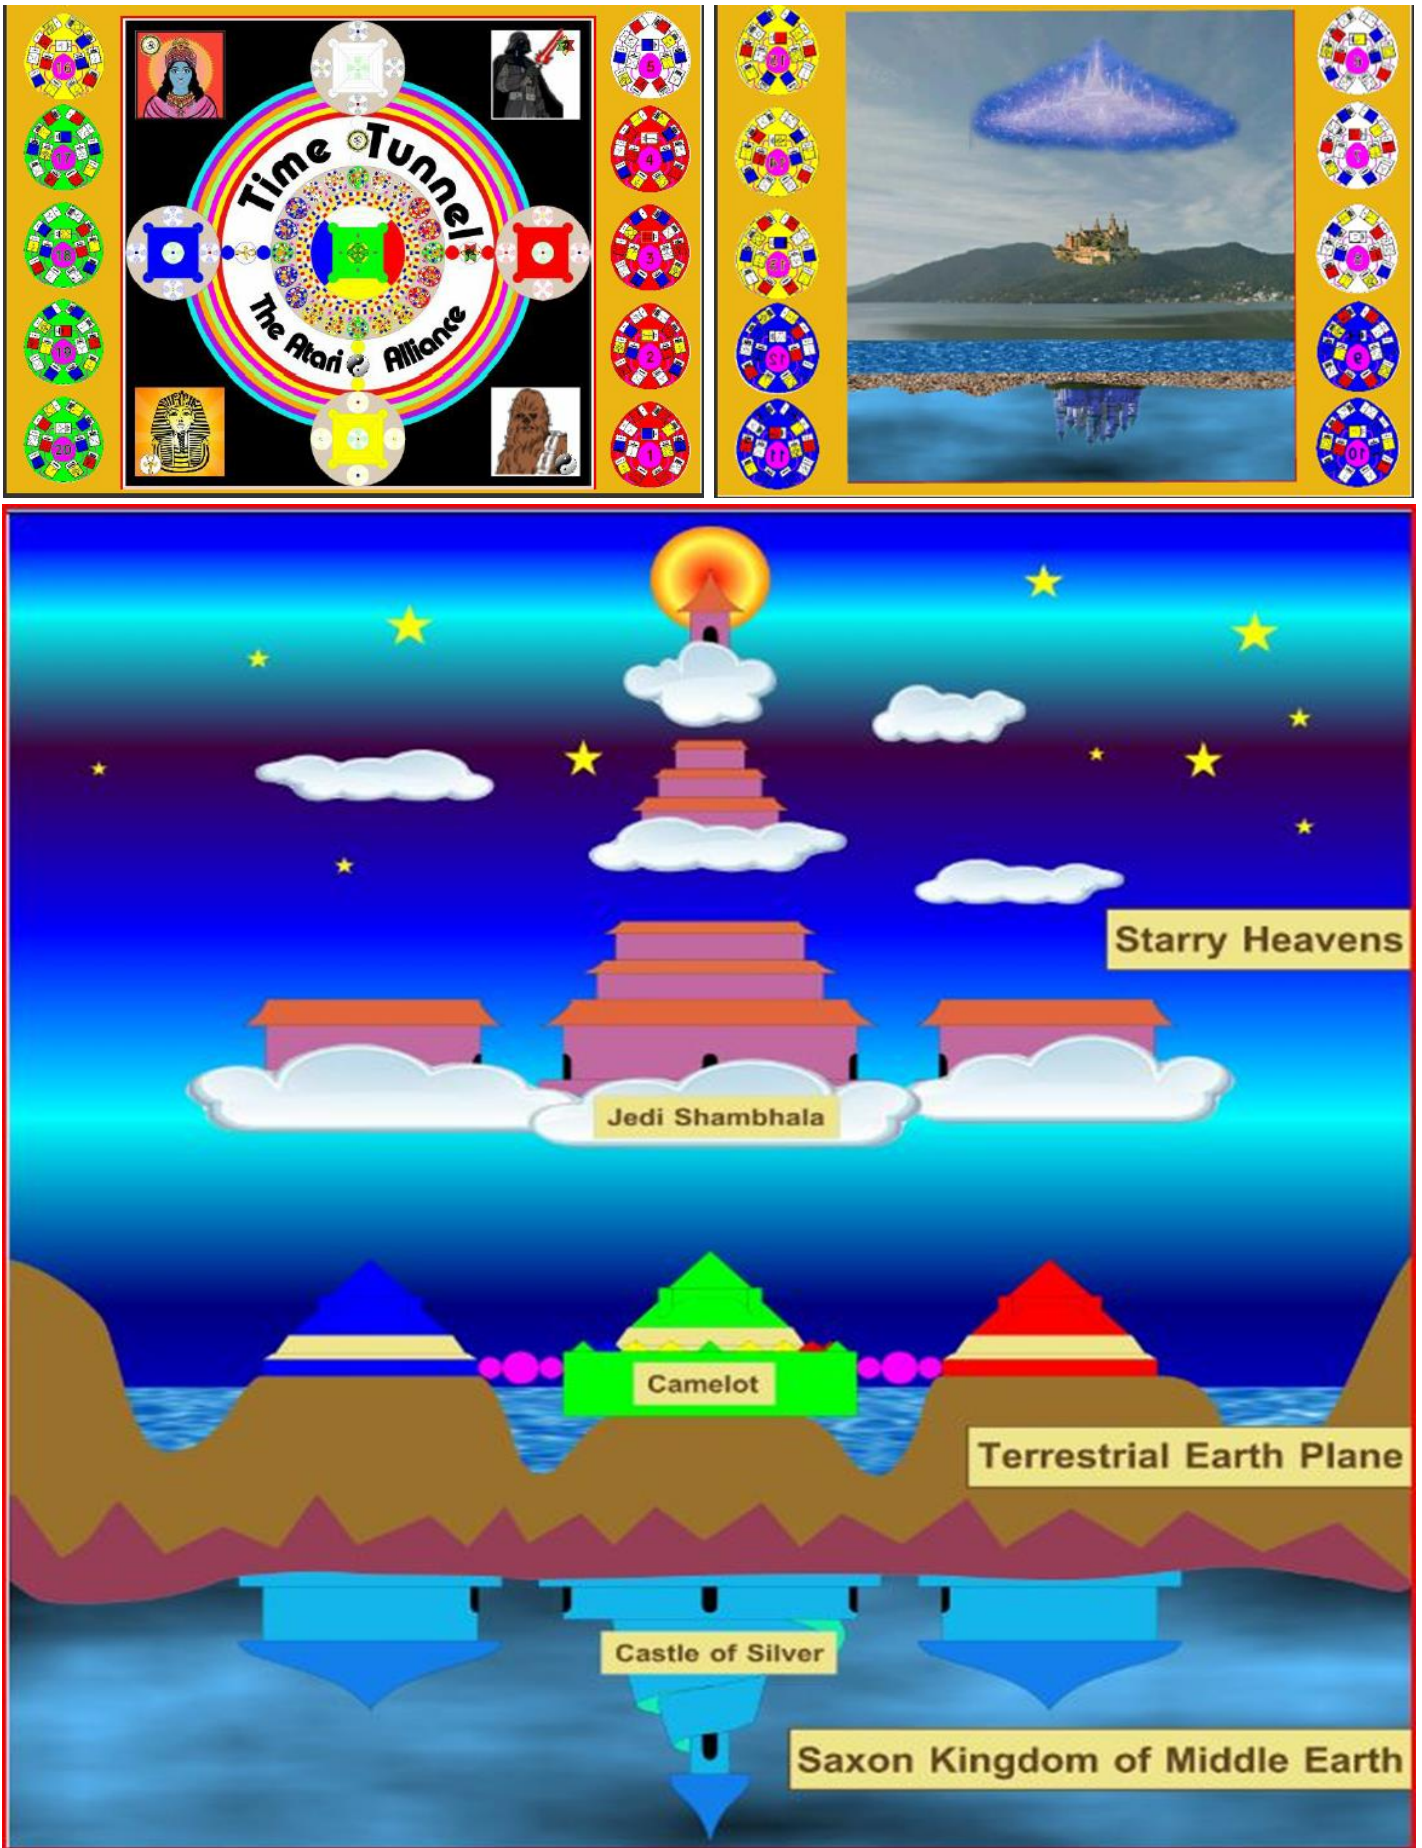

17. Some Time Tunnel Gameshow Invitations

Time Tunnel providing access from Camelot to a Jedi Shambhala and a Silver Castle in a Saxon Kingdom of Middle Earth.