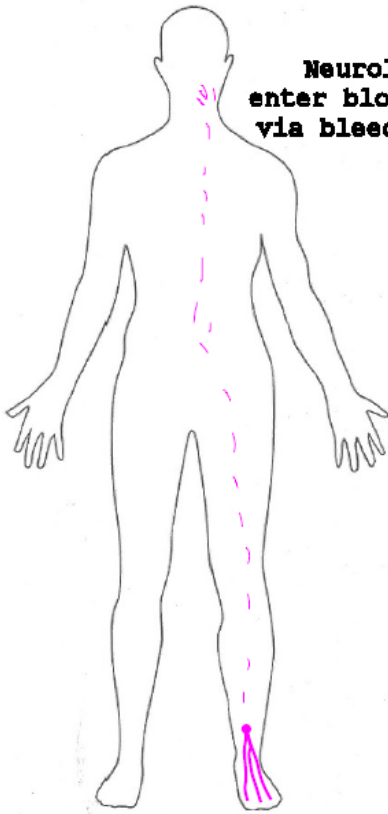

Neuro Worm Case Study - Wendy Mary Parker born 8.4.1942 deceased 31.11.2002

**Neuro Worms
enter blood stream
via bleeding gums**

**September 2000
Paralysis of foot and
ankle**