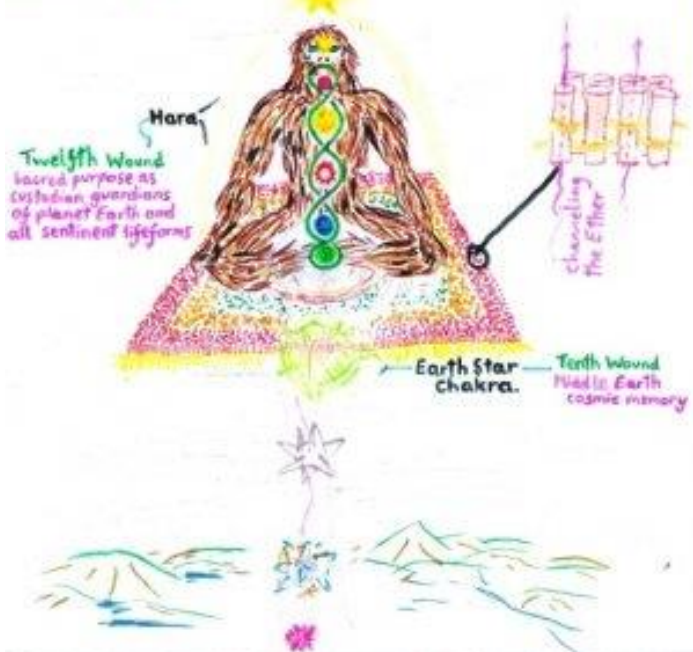

3 Levels	7 Chakra	5 Elements	5 Physical Body centres	12 Wounds - Cosmic Memories of humanity
C	5	Ether	5 Pineal Gland	Ninth, Eighth, Third galactic - core memory veil of illusion god consciousness
B	4	Air	4 Throat Plexus	Fourth Wound
A	3	Fire	3 Heart-Thyroid gland	Fifth, Seventh
	2	Water	2 Solar Plexus	Heart of Goddess high, low, split
	1	Earth	1 Sacral plexus	secondary service to ego, self service to events

A: Underworld (middle Earth) B: Earth C: Upper world (the Starry Jedi heavens)