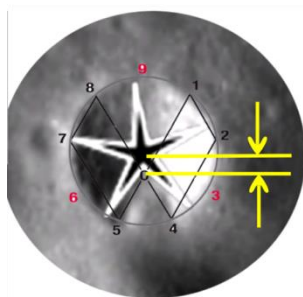

The Isle of Crete being home to the legend of the Minotaur imprisoned in the Labyrinth.

The Greek god Theseus enters the Labyrinth and assisted by the thread of Ariadne he slays the Minotaur.

The Labyrinth being the energy pattern created by the magnetic tree of life.

Minotaur
Taurus = bull
Minos - Crete

'Mino' as in the Minoan civilisation and Taurus the bull meaning the Toroidal energy field.

At the heart of the Labyrinth are six circles that form the Star of David and passing an electric current through a wire (thread) in a Tesla Coil energises it. The result of an energised Labyrinth pattern is a counter rotating tetrahedron 'a Merkabah' that is shredding the natural toroidal energy field of our crater to pieces.

On the Hereford Cathedral map of 1250 Crete is drawn between the Pillars of Hercules and Jerusalem as is the Templar cross positioned at the energetic centre of Disneyland.

Today a new counter rotating magnetic field is in operation at CERN.