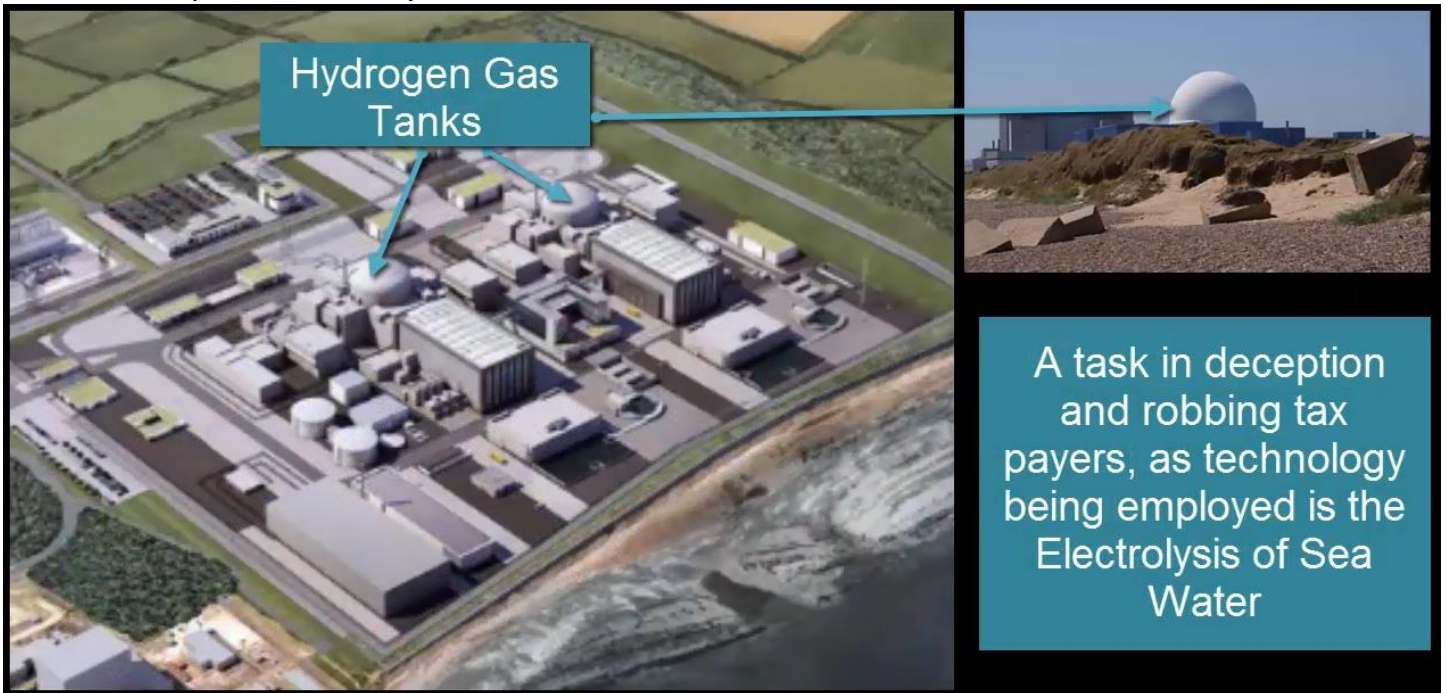

— † GŦi es † ♡ 小仙女 (@Grimezs) May 6, 2020

The White Electric Worldbridgeter's son with musician Grimes features Artificial Intelligence in his unique name.

Screenshots from video 'The Whore of Babylon and the Rise of A.I.'

11. Power in Plastic

Video **'The Whore of Babylon or Bob and Rocky – part 1'** introduces the viewer to the fraudulent electric power industry.

Are costal electrical generation plants using the technology of electrolysis to extract hydrogen from sea water to power turbines but sold to the public as highly expensive nuclear fission driven power plants?