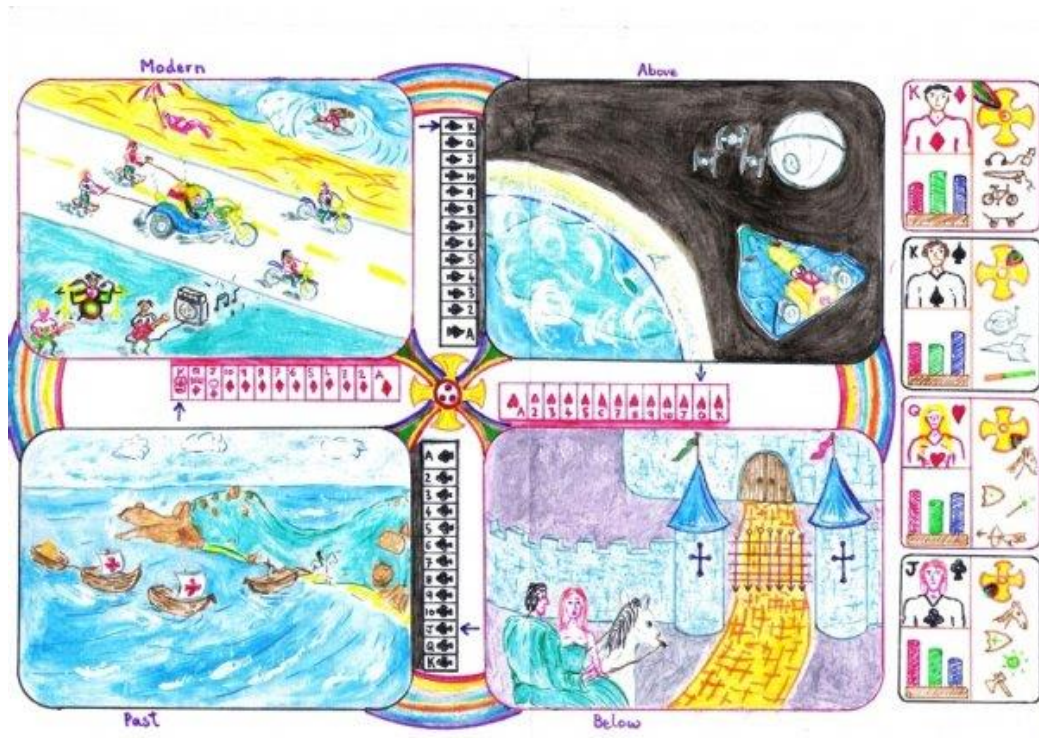

Screenshot from promotional video for '**The Ice Maidens of Atlantis**'

<https://youtu.be/apWkueTNm8c>

Data Flow Connectivity

Banco Atlantida attached to associated Inventory Deposits
(Doomsday book to initiate New Age)

'As Surfistas da Roda' four screen gaming interface for online competitive team building and multiplayer.

'Poker Surf' competition format, Surf Comp Betting by identifying competing surfer with a playing card - raising spectator interest and funding for professional surfers. Possible movie project of 'Pirate Gambling' hijacking traditional surf competition.