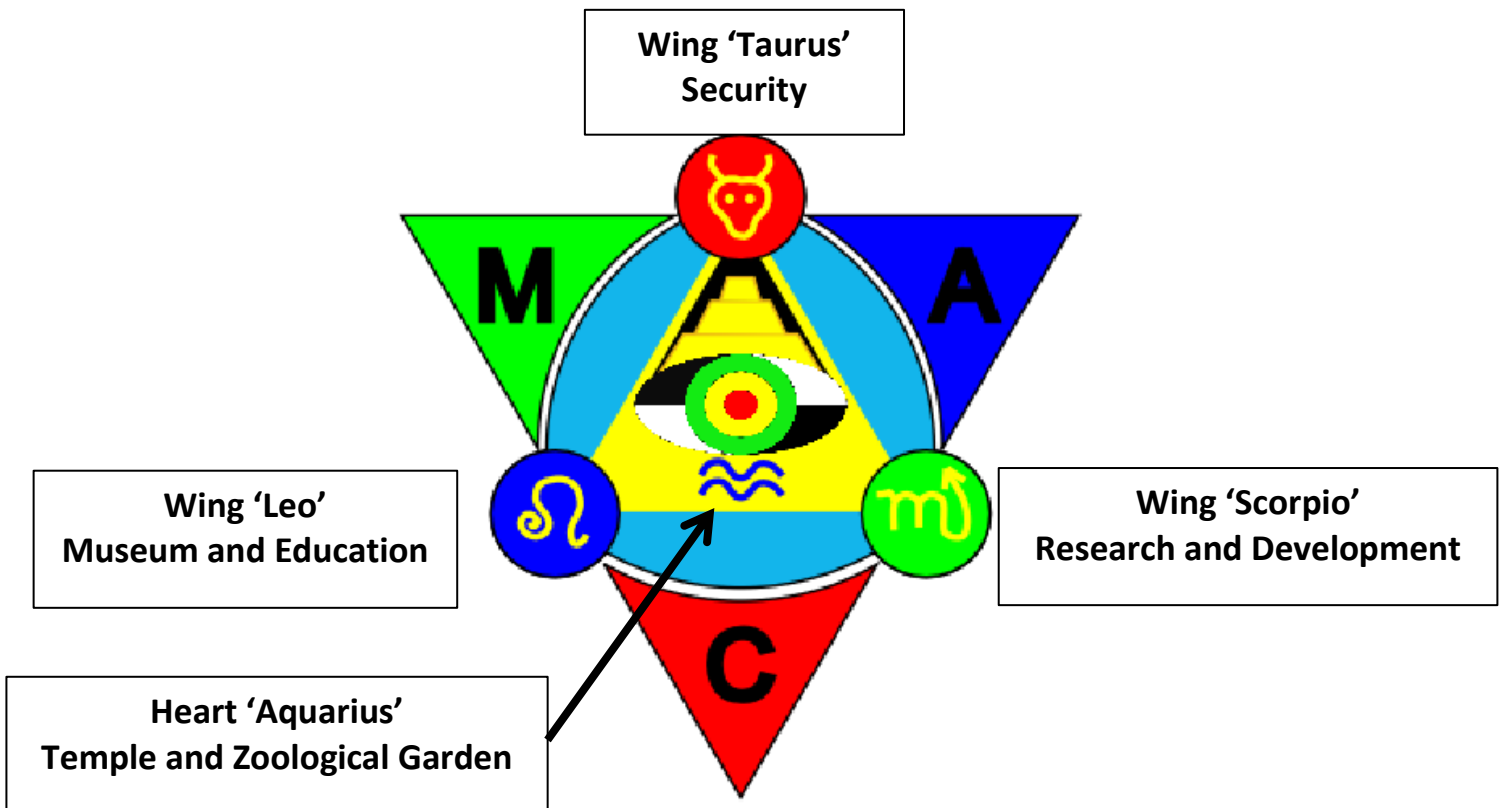

Grail Industries

Nuclear Fusion Energy

The Ark, once extracted, brings the capability to advance our understanding of Nuclear Fusion Power sources.

Oculus Dei currently advising that engineering projects associated with Maglev Railways, Ceramics, Steam Engine Power, Ocean Polluted Plastic Recovery and Flying Boats be advanced.

Genetic Engineering

Early excavation at Ark storage tunnel has unveiled that a large 'Guardian Insect' may have evolved, possessing a 3" sting to it's tail!

Oculus Dei currently advising that the Ark be used to evolve the DNA of Thoroughbred Racehorses and any Ocean Based Life-form such as Plankton that could be evolved to consume and digest plastic waste.

Scheme for ONG 'Mount Atlantida Co-operativa - MAC'