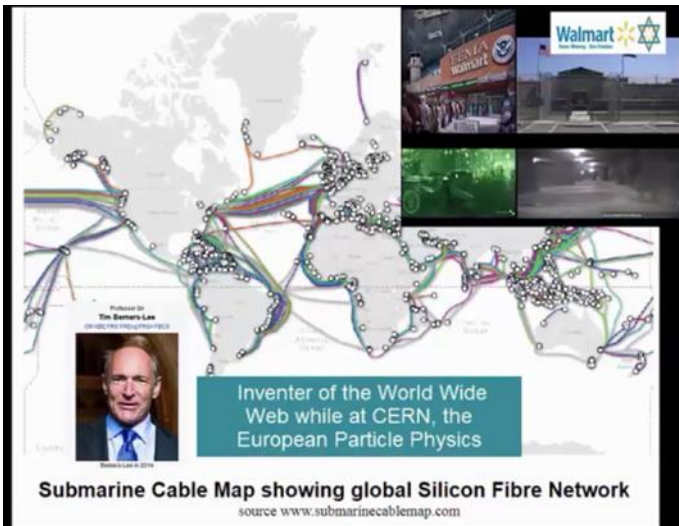

Scene from video ‘**Incan Time Lore of the Mandela Effect and Pleiadian Intervention part 2**’ and proposed banking system ‘**Banco Atlantida**’ partnered with Transbit Telecom Venezuela whose sub-sea fibre optic cable connects Jamaica, Cuba and Venezuela. Dedicated servers of ‘alternate technology’ poised to override the conception of a world wide silica based giant brain of a lifeform!