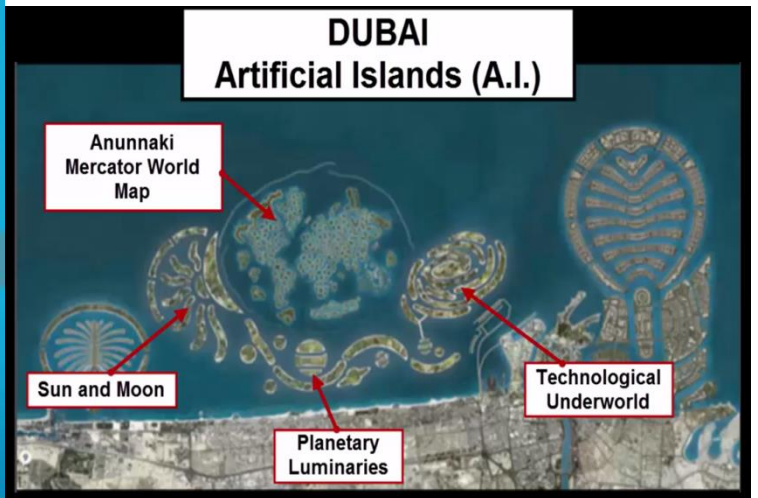

The company showed off a pod travelling at over 100km/h (62mph) in a 500m (1,600ft) vacuum tube in Nevada in July 2017.

Meanwhile, Elon Musk has been running an annual competition at his SpaceX headquarters to test the limits of the technology.

The Virgin Hyperloop test facility in north Las Vegas is only 121 km from Area 51 in the Nevada desert.

Dubai

The UAE has been Virgin Hyperloop's gateway to the region, primarily due to our shared philosophy of building for the future. A country where government vision is as bold and venturesome as hyperloop's own, and where economic ambitions are closely linked to socio-economic development agendas. At our offices in the UAE we are building the future today, working closely with our partners at DP World and our Chairman Sultan Ahmed Bin Sulayem to bring the promise of hyperloop to the region and to the world.

Hyperloop technology under development in Dubai and close to Area 51 Nevada raises suspicion that these locations are gateways to a technological underworld superior to our technological overworld.

The Boring Company