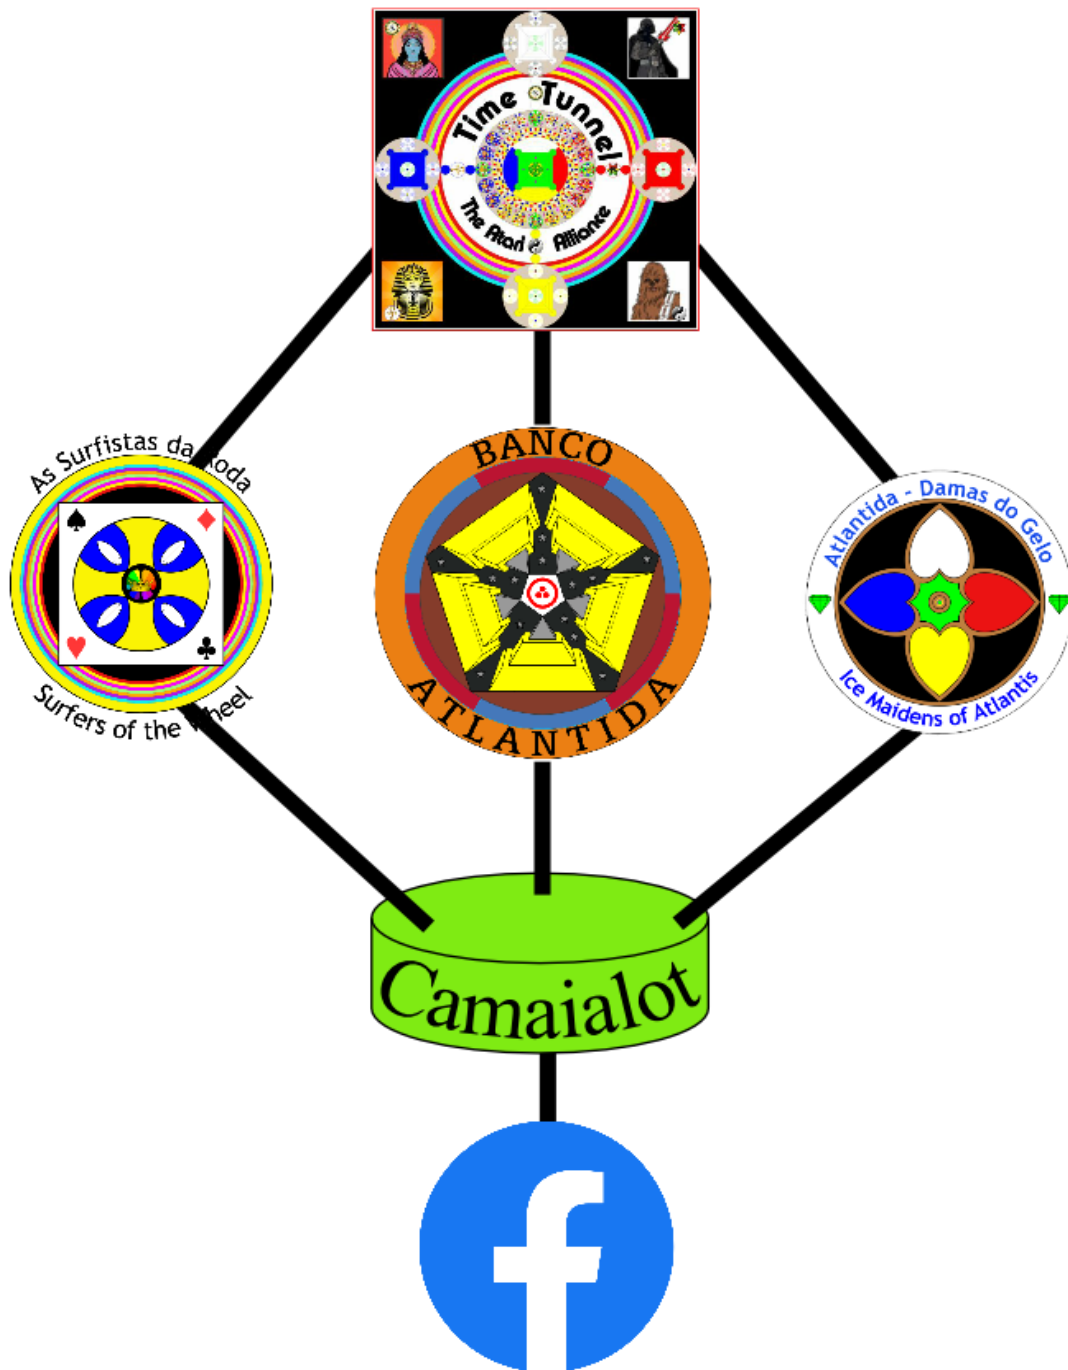

Data Flow Connectivity