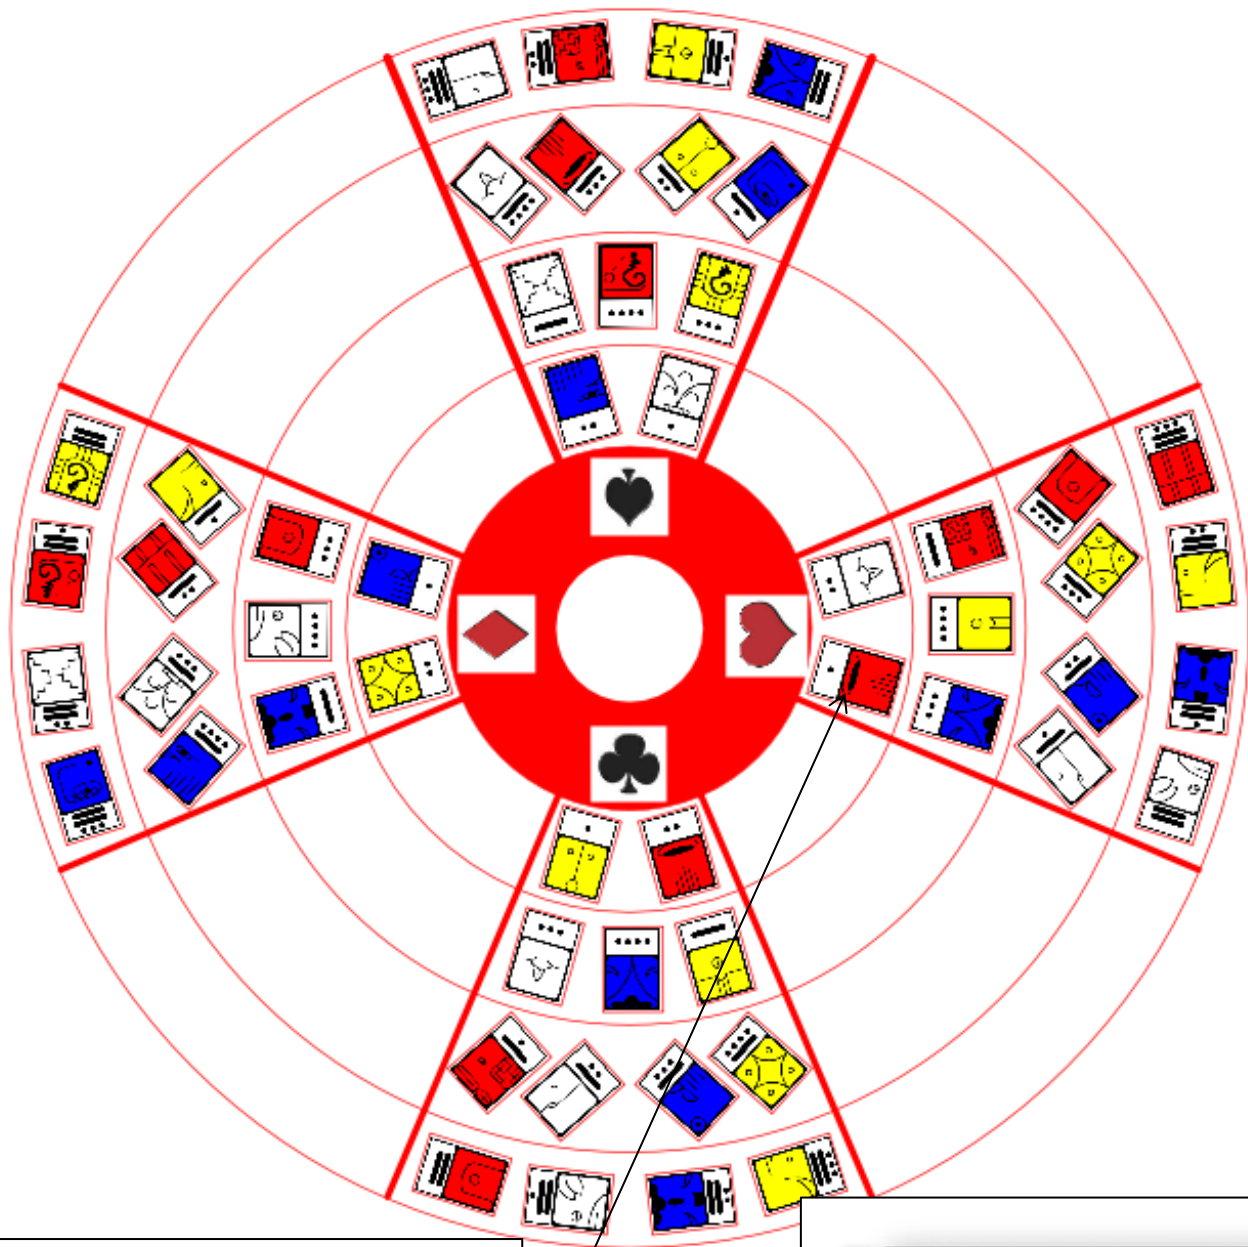

Interesting coincidence the 1st Sep-tember 1969 is the start date of my school year days, this date falls on the first sign of a new Tzolkin count of 260 days – the ‘kin’ being ‘Mag-netic Dragon’ – the same sign as two good friends of mine – 1st September playing card being 10 of Diamonds.

1	21	41	61	81	101	121	141	161	181	201	221	241
2	22	42	62	82	102	122	142	162	182	202	222	242
3	23	43	63	83	103	123	143	163	183	203	223	243
4	24	44	64	84	104	124	144	164	184	204	224	244
5	25	45	65	85	105	125	145	165	185	205	225	245
6	26	46	66	86	106	126	146	166	186	206	226	246
7	27	47	67	87	107	127	147	167	187	207	227	247
8	28	48	68	88	108	128	148	168	188	208	228	248
9	29	49	69	89	109	129	149	169	189	209	229	249
10	30	50	70	90	110	130	150	170	190	210	230	250
11	31	51	71	91	111	131	151	171	191	211	231	251
12	32	52	72	92	112	132	152	172	192	212	232	252
13	33	53	73	93	113	133	153	173	193	213	233	253
14	34	54	74	94	114	134	154	174	194	214	234	254
15	35	55	75	95	115	135	155	175	195	215	235	255
16	36	56	76	96	116	136	156	176	196	216	236	256
17	37	57	77	97	117	137	157	177	197	217	237	257
18	38	58	78	98	118	138	158	178	198	218	238	258
19	39	59	79	99	119	139	159	179	199	219	239	259
20	40	60	80	100	120	140	160	180	200	220	240	260