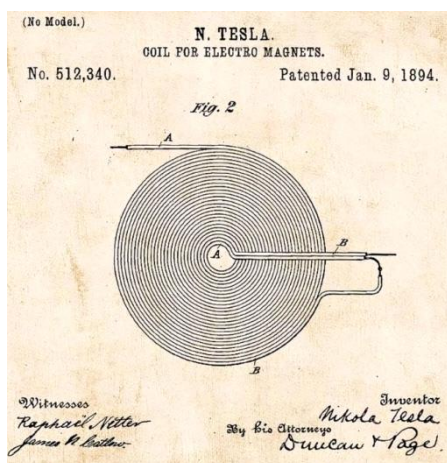

The Isle of Crete being home to the legend of the Minotaur imprisoned in the Labyrinth.

The Greek god Theseus enters the Labyrinth and assisted by the thread of Ariadne he slays the Minotaur.

The Labyrinth being the energy pattern created by the magnetic tree of life.

Minotaur
Taurus = bull
Minos - Crete

'Mino' as in the Minoan civilisation and Taurus the bull meaning the Toroidal energy field.

At the heart of the Labyrinth are six circles that form the Star of David and passing an electric current through a wire (thread) in a Tesla Coil energises it. The result of an energised Labyrinth pattern is a counter rotating tetrahedron 'a Merkabah' that is shredding the natural toroidal energy field of our crater to pieces.