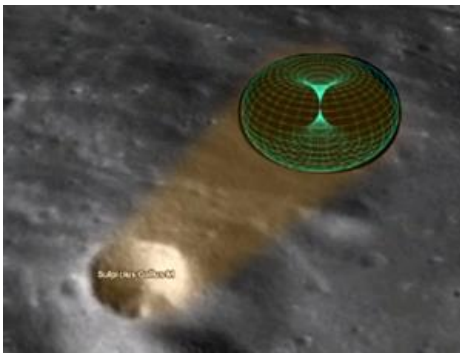

Various Rock Carvings
– some showing
'Pyramid Planning'
and 'The All Seeing
Eye' – but inverted for
Middle Earth

Israeli Tomb
Entrance

Kelly Slater's logo for his surf brand 'Outerknown' appears very similar to the logo that means 'Earth' for MGM TV show Stargate-SG-1 and his jersey has been flown on the International Space Station. Mr Slater is familiar with the beaches of Ilha Santa Catarina and he seems to be prepared for the 'Outerknown' on the Greater Earth becoming known....

On the floor of Notre Dame Cathedral is laid out a labyrinth. Symbolically walking the road to Jerusalem the penitent would say prayers at particular points.

Our Crater Realm is home to a natural organic toroidal energy field that is symbolised with the Grail Cup and Tree of Life.

The Isle of Crete being home to the legend of the Minotaur imprisoned in the Labyrinth.

The Greek god Theseus enters the Labyrinth and assisted by the thread of Ariadne he slays the Minotaur.

The Labyrinth being the energy pattern created by the magnetic tree of life.