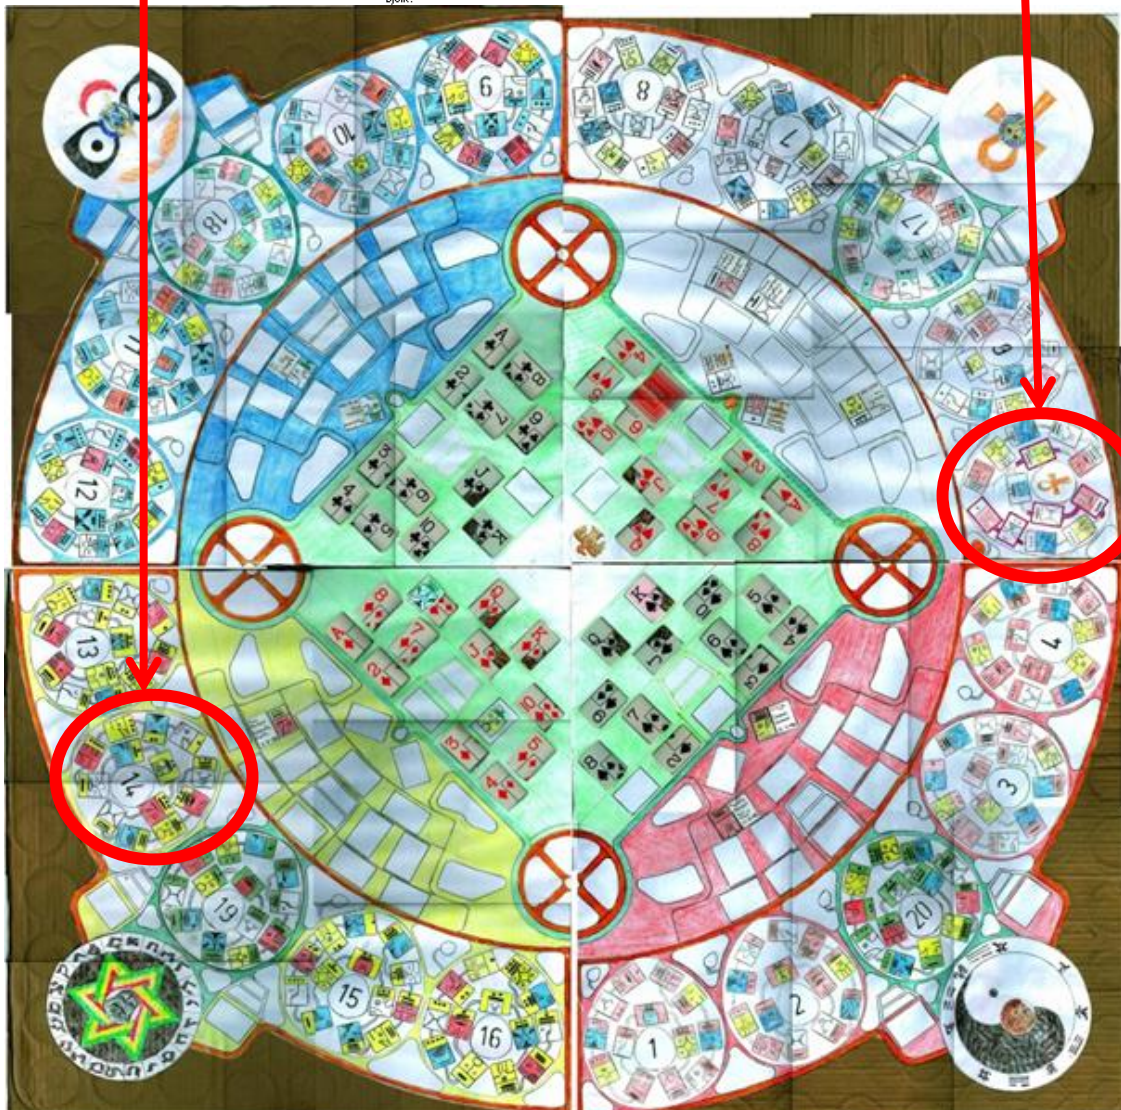

Galactic Sun Marc Bolan Prince Kylie Minogue
	Solar Dragon Nelson Mandela Slash
	Planetary Wind Ron Howard Jason Stratham Nicola Sturgeon
	Spectral Night Joaquin Phoenix Pamela Stephenson Billy Bob Thornton
	Crystal Seed Jason Donovan
	Cosmic Serpent Marlon Brando