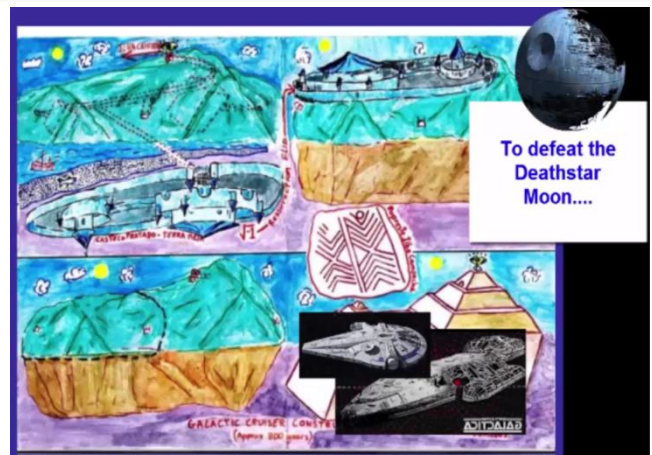

4.2 The Moon densifying into matter as the Deathstar assisted by the CERN Large Hadron Collider and counter offensive construction of a Galactic Cruiser and the Millennium Falcon at Stargate Phoenix.

Spaceship Earth becomes the Death Star at Star Wars event at Epcot

12K views · 4 years ago

Attractions Magazine

In celebration of the upcoming film "Rogue One: A Star Wars Story," Walt Disney World Resort hosted a private event during which ...

**CERN Laboratory
sat on the St. Michael Line**

**To defeat the
Deathstar
Moon....**

Millennium Falcon at Stargate Phoenix having two side pods and about 3 to 4 times larger in size than currently portrayed by Disney and Lucasfilm.

4.3 Ark storage location of Ilha Santa Catarina being recognised as Tir Na-Nog the Celtic Land of the Forever Young and entrance to the bottomless pit being an ancient stage for manifestation of life forms populating a Saxon Kingdom of Middle Earth. On tunnel closure it being the place of death for a Siberian Shaman and his horse, they journeying to the Middle Earth.