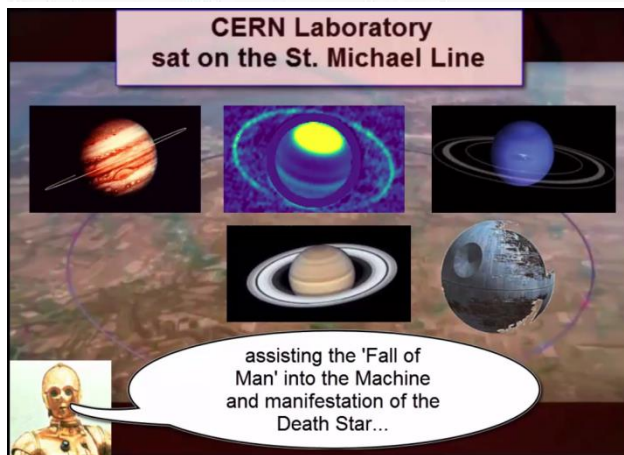

4. Principal Storylines of Apollobath TV

4.1 Existence of a subterranean connection between EPCOT beyond Antarctica on the Greater Earth outside of our crater realm and the Americas – a Reptilian Agenda and Insectoid Overlords.

4.2 The Moon densifying into matter as the Deathstar assisted by the CERN Large Hadron Collider and counter offensive construction of a Galactic Cruiser and the Millennium Falcon at Stargate Phoenix.

Spaceship Earth becomes the Death Star at Star Wars event at Epcot

12K views · 4 years ago

Attractions Magazine

In celebration of the upcoming film "Rogue One: A Star Wars Story," Walt Disney World Resort hosted a private event during which ...

**CERN Laboratory
sat on the St. Michael Line**