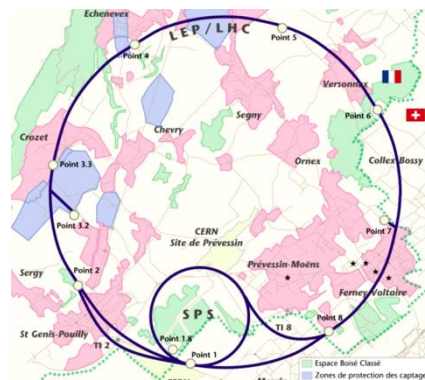

The Isle of Crete being home to the legend of the Minotaur imprisoned in the Labyrinth.

The Greek god Theseus enters the Labyrinth and assisted by the thread of Ariadne he slays the Minotaur.

The Labyrinth being the energy pattern created by the magnetic tree of life.

Minotaur
Taurus = bull
Minos - Crete

'Mino' as in the Minoan civilisation and Taurus the bull meaning the Toroidal energy field.

At the heart of the Labyrinth are six circles that form the Star of David and passing an electric current through a wire (thread) in a Tesla Coil energises it. The result of an energised Labyrinth pattern is a counter rotating tetrahedron 'a Merkabah' that is shredding the natural toroidal energy field of our crater to pieces.

On the Hereford Cathedral map of 1250 Crete is drawn between the Pillars of Hercules and Jerusalem as is the Templar cross positioned at the energetic centre of Disneyland.

Today a new counter rotating magnetic field is in operation at CERN.