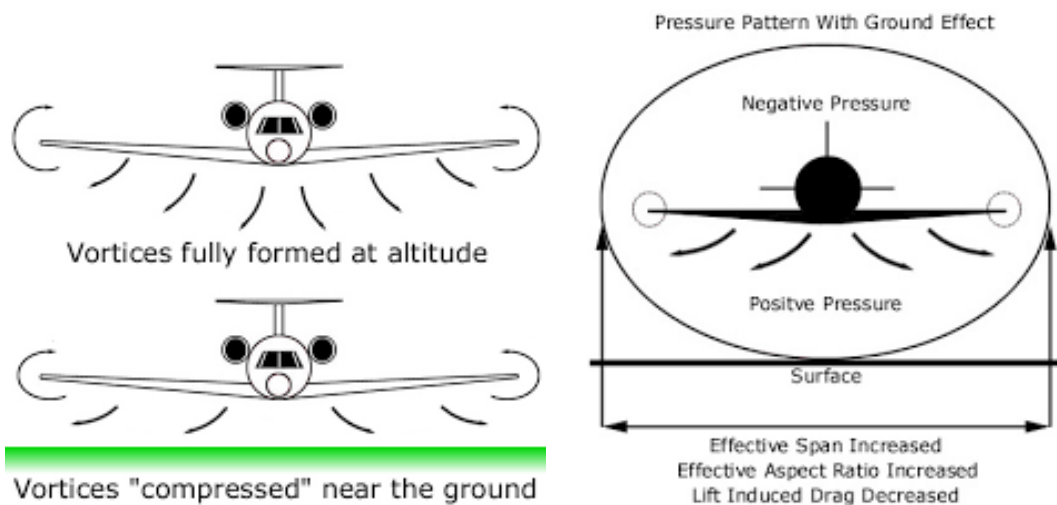

Ground Effect is the name given to the positive influence on the lifting characteristics of the horizontal surfaces of an aircraft wing when it is close to the ground. This effect is a consequence of the distortion of the airflow below such surfaces attributable to the proximity of the ground.