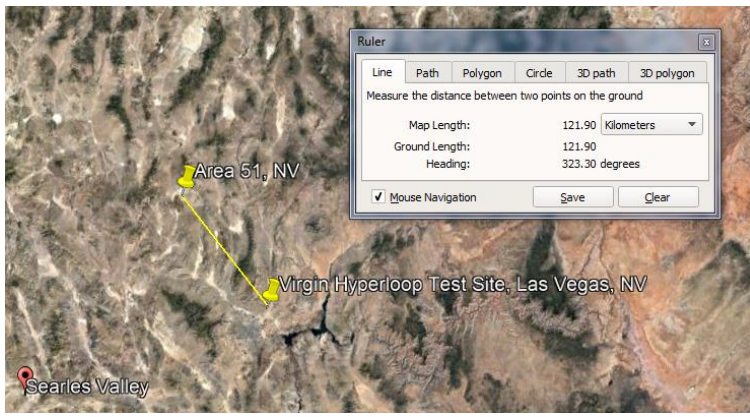

The Virgin Hyperloop test facility in north Las Vegas is only 121 km from Area 51 in the Nevada desert.

Dubai

The UAE has been Virgin Hyperloop's gateway to the region, primarily due to our shared philosophy of building for the future. A country where government vision is as bold and venturesome as hyperloop's own, and where economic ambitions are closely linked to socio-economic development agendas. At our offices in the UAE we are building the future today, working closely with our partners at DP World and our Chairman Sultan Ahmed Bin Sulayem to bring the promise of hyperloop to the region and to the world.

Hyperloop technology under development in Dubai and close to Area 51 Nevada raises suspicion that these locations are gateways to a technological underworld superior to our technological overworld.

The Boring Company

THE BORING COMPANY

boringcompany.com

The Boring Company is an American infrastructure and tunnel construction services company founded by Elon Musk. [Wikipedia](#)

Founder: [Elon Musk](#)

Founded: 17 December 2016

Headquarters location: [Hawthorne, California, United States](#)

Musk's Boring Company hosts 'Pick up your Boring Flamethrower' parties. A vital accessory when opening gateways to hungry subterranean reptilians.....