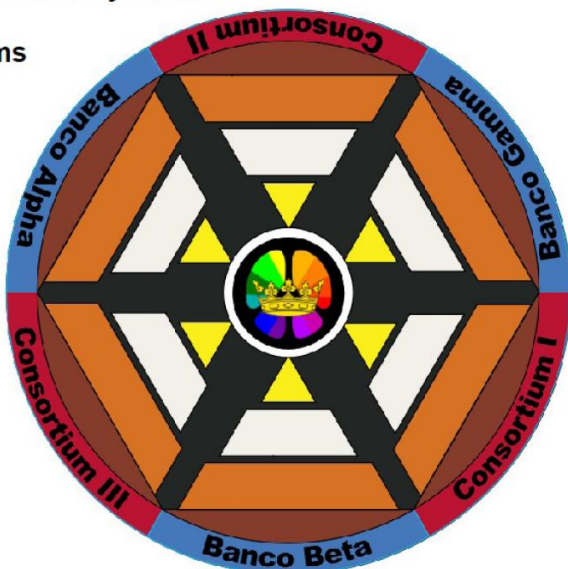

See presentation 'Banco Atlantida'

To construct 5 pyramids
Crown Office and Banco Atlantida
combines 6 commodity holders

- 3 Consortiums
- 3 Banks