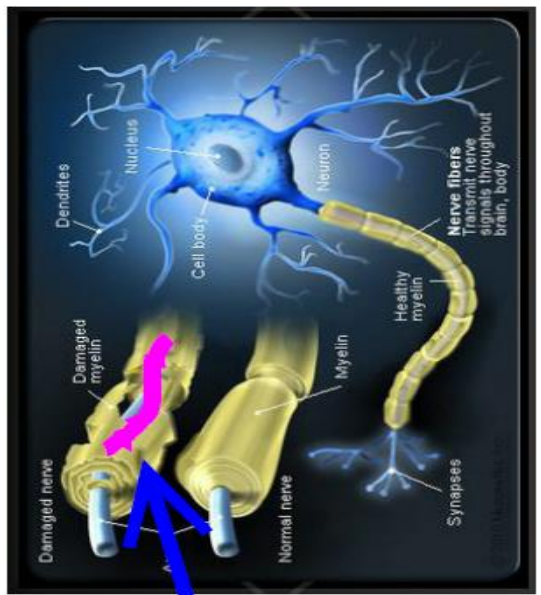

A third of the waters turned bitter, and many people died from the waters that had become Wormwood.”

Hypothesis

Analogous to Mycelium Mats and Hyphae Fungal Cells

Muscle tissue surrounding nerve fibre infected with water contaminated with 'Neuro Worms'.
Steady rise in specific density of contamination to Worm having electrolytic property attaching to Nerve fibre

Neuro Worm chain growth Inverting function of Nerve Fibre

Further prevention: Development of Medicinal Toothpaste and Skin Gel

Neuro Worm destroys Myelin nerve coating

Neuro Worm Case Study - Wendy Mary Parker born 8.4.1942 deceased 31.11.2002

**Neuro Worms
enter blood stream
via bleeding gums**

**September 2000
Paralysis of foot and
ankle**

**2001
Steady growth up leg**

**December 2001
Paralysis of both legs**

**March 2002
Received experimental
Injected blood plasma treatment**