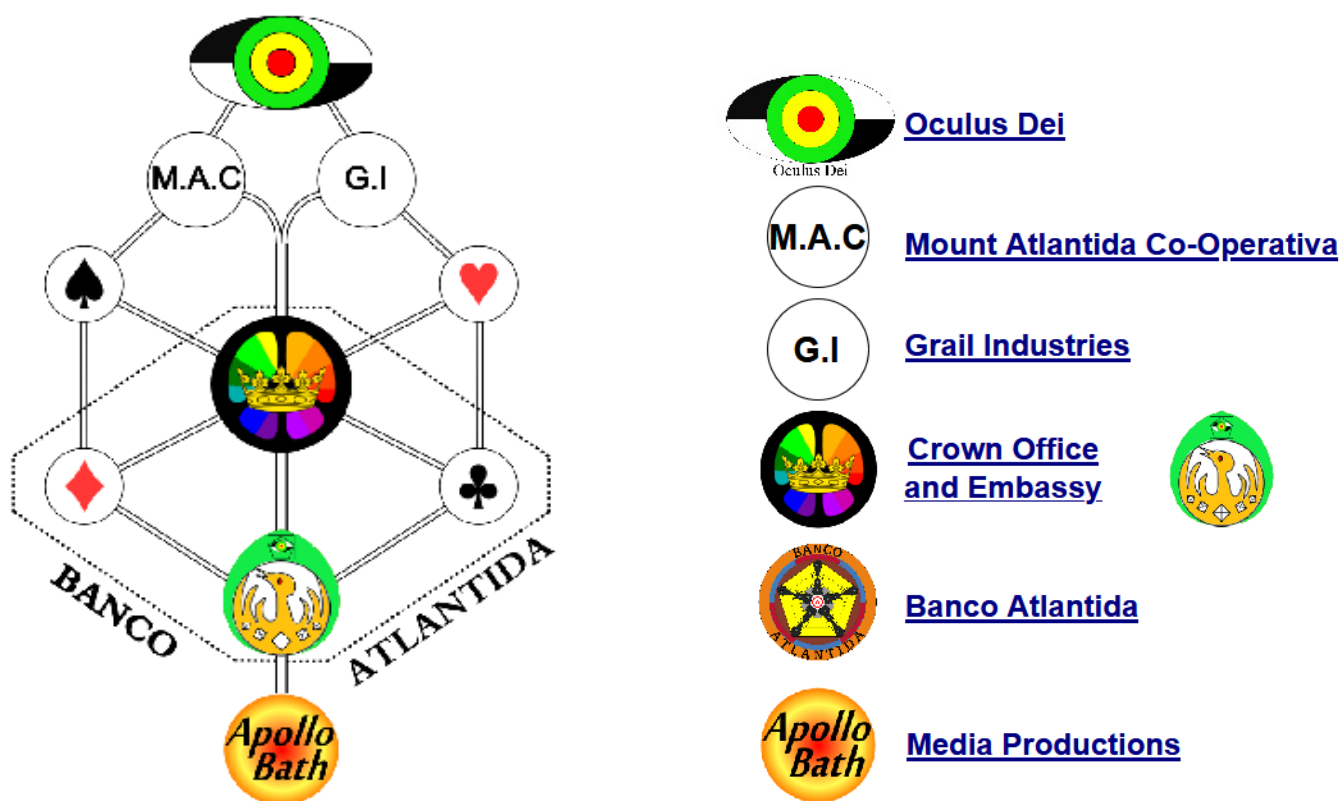

The awakening of Significant Religious Objects (SRO) brings with it the 'Art of Prophecy', Oculus Dei (eye of god) being a proposed **Governing Counsel and Charity** through which 'new information' can be channelled and then industrialized through the scheme presented below.

Application of Kabbalah Tree of Life and 'Departmentalisation' to synchronize Ark crown into Modern Society

See website www.apollobath.org

Proposed founding fathers and mothers of Oculus Dei :-

- ★ **James Cameron** – Canadian Screenwriter/ Producer/ Director
- ★ **George Lucas** – Californian Screenwriter/ Producer / Director
- ★ **Stephen Spielberg** - American motion-picture director and producer
- ★ **J J Abrams** - American writer, director, and producer
- ★ **The Wachowskis** – American Screenwriters/ Producers/ Directors
- ★ **J.K. Rowling** – British Author
- ★ **Andrew Lloyd Webber** - English composer and theatrical producer

Also any relation(s) to the deceased Glen A. Larson (Mormon creator of Battlestar Galactica and the artificially intelligent Knight Rider) and Tolkein (The Lord of the Rings).

SRO discovery in Brazil a consequence of studio project commenced year 2005 in Lagoa de Conceicao, Florianopolis. Studio inspired by text 'Awakening of the Sacred Fire within the Ark of the Covenant' channelled by British artist Damian Nola.