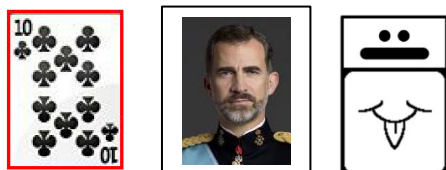

Castle Yellow - Enchanted Wave 16

King Philippe VI - 10.01.1968

Mayan Kin 202: White Resonant Wind

<https://apollobath.org/Time%20Tunnel%20Invites/Castle%20Yellow%20Invites/Egg16-Kin%20202%20Resonant%20Wind-10%20Clubs.pdf>

<https://apollobath.org/Time%20Tunnel%20Invites/Castle%20White%20Invites/Egg6-Kin70%20Overtone%20Dog-9Clubs.pdf>