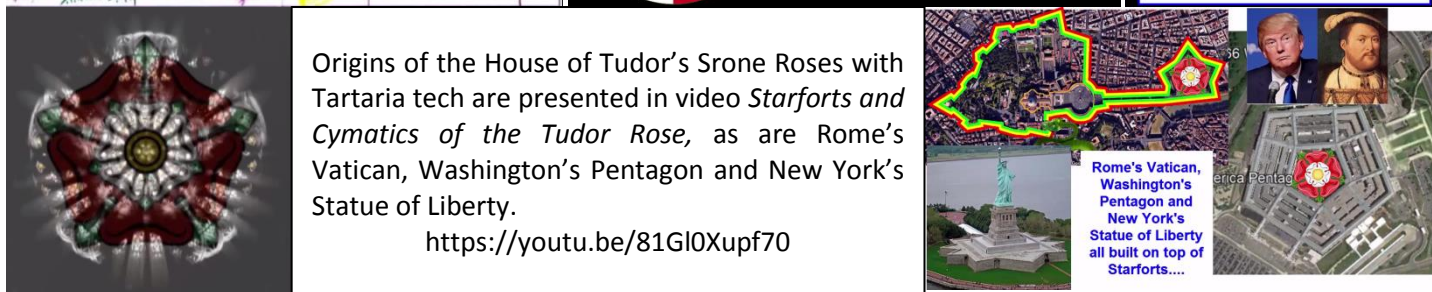

Promotional video *From Jupiter Moon to the Time Tunnel* <https://youtu.be/ADvGk77_84Y> features recovery of a Siberian Shaman's crystal amulet together with identity medallions displaying heraldry of the 14th century tour party to Tir Nanog the Celtic Land of Forever Young, one identity may be Castile Leon adding a new twist to the tale of Henry VIII's marriage to Catherine of Aragon.

Origins of the House of Tudor's Srone Roses with Tartaria tech are presented in video *Starforts and Cymatics of the Tudor Rose*, as are Rome's Vatican, Washington's Pentagon and New York's Statue of Liberty.
<https://youtu.be/81GI0Xupf70>

Dossier *Establishing The Los Angeles Embassy to Significant Religious Object(s) - Camaialot A* proposes a **Cleopatra Suite in the Playboy Mansion Beverley Hills** to host **Time Tunnel** gameshow and promote the **13 Moon Calendar of Peace** <https://lawoftime.org/thirteenmoon.html>

Suggested partnership(s) for 'Banco Atlantida' are: -
Funfair Irish Online Casino Provider - <https://funfair.io/>
Excalibur Casino Las Vegas - <https://excalibur.mgmresorts.com/en.html>
Monte Carlo Casino - <https://www.montecarlosbm.com/en/casino-monaco/casino-monte-carlo>

Playboy Enterprises